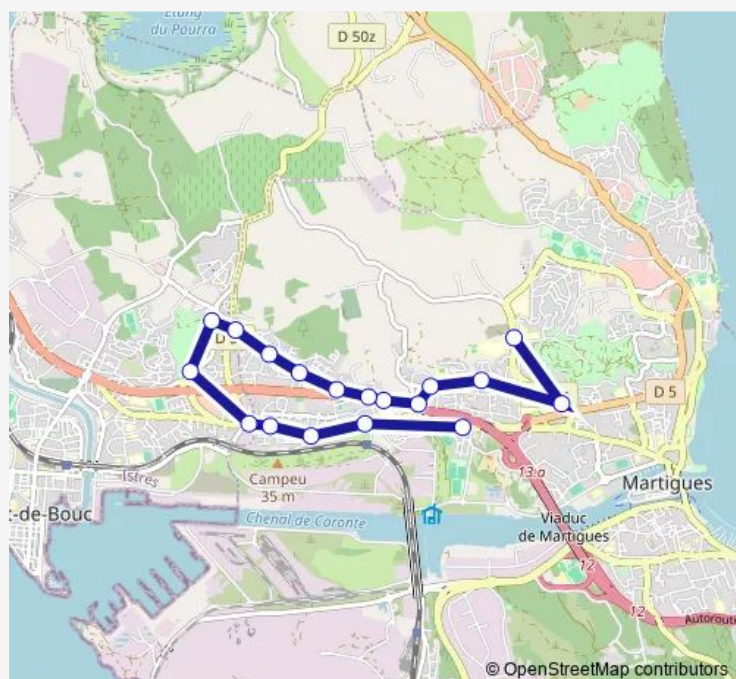

Monday 07:39

Tuesday 07:39

Wednesday 07:39

Thursday 07:39

Friday 07:39

Saturday —

Sunday —

Route info

Direction: Les Cigales

Stops: 16

Trip Duration: 0 hour 26 min

5228 — Collège M Pagnol - Lycée J Lurçat

Direction

Lycée Jean Lurçat — Mairie Annexe

18 stops

[Open route schedule](#)

Friday 16:05-18:05

Saturday —

Sunday —

Route info

Direction: Lycée Jean Lurçat

Stops: 18

Trip Duration: 0 hour 25 min

Direction

—

Saturday

—

Sunday

—

Route info

Direction: Lycée Brise Lames

Stops: 18