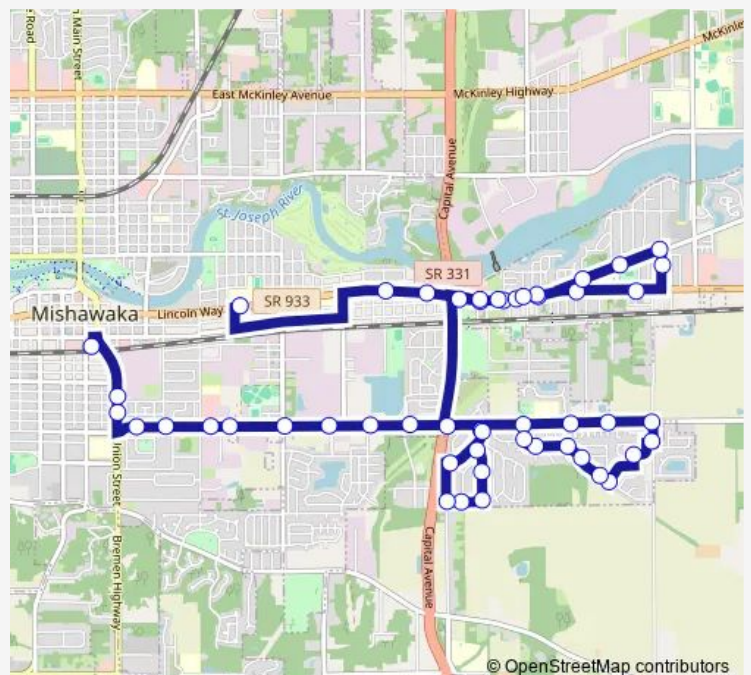

### Direction

Mishawaka High School - Curb Cut Stop — Mishawaka Transfer Center

50 stops

[Open route schedule](#)

Mishawaka High School - Curb Cut Stop

Lincolnway & Delorenzi (in)

Lincolnway & Brook (in)

Lincolnway & Capital (out)

### Route schedule

Mishawaka High School - Curb Cut Stop — Mishawaka Transfer Center

Monday	15:20
Tuesday	15:20
Wednesday	15:20
Thursday	15:20
Friday	15:20
Saturday	—
Sunday	—

### Route info

Direction: Mishawaka High School - Curb Cut Stop

Stops: 50

Trip Duration: 0 hour 36 min

Twin Branch-Reverewood School Tripper

Harrison & Cedarwood

Harrison & Blackberry

Blackberry & Southampton