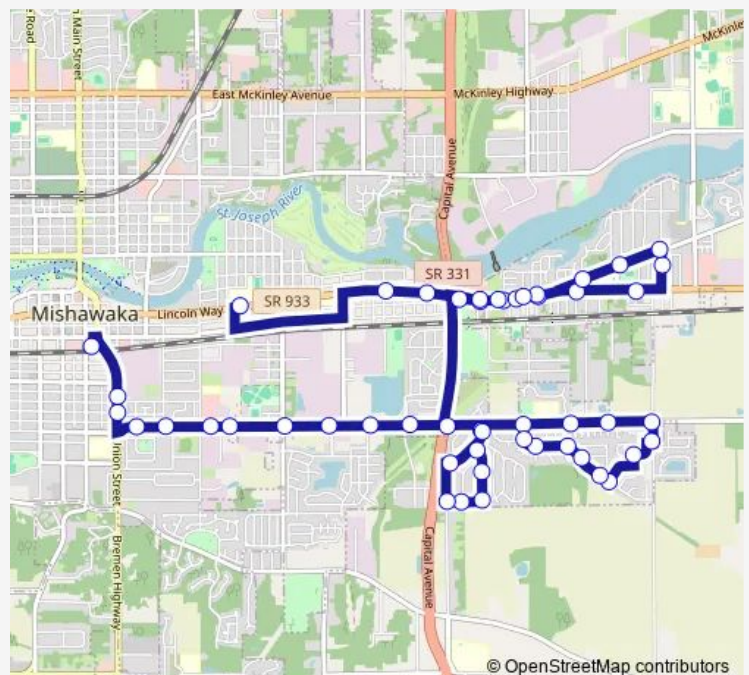

Bus Twin Branch-Reverewood School Tripper

[Go to website](#)

Direction

Mishawaka High School - Curb Cut Stop — Mishawaka Transfer Center

50 stops

[Open route schedule](#)

Mishawaka High School - Curb Cut Stop

Lincolnway & Mariellen (in)

Capital & 12th St.

Harrison & Bennington

Harrison & Beacon

Route schedule

Mishawaka High School - Curb Cut Stop — Mishawaka Transfer Center

Monday	15:20
Tuesday	15:20
Wednesday	15:20
Thursday	15:20
Friday	15:20
Saturday	—
Sunday	—

Route info

Direction: Mishawaka High School - Curb Cut Stop

Stops: 50

Trip Duration: 0 hour 36 min

Twin Branch-Reverewood School Tripper

Harrison & Cedarwood

Harrison & Blackberry

Blackberry & Southampton

Monday 15:25

Tuesday 15:25

Wednesday 15:25

Thursday 15:25

Friday 15:25

Saturday —

Sunday —

Route info