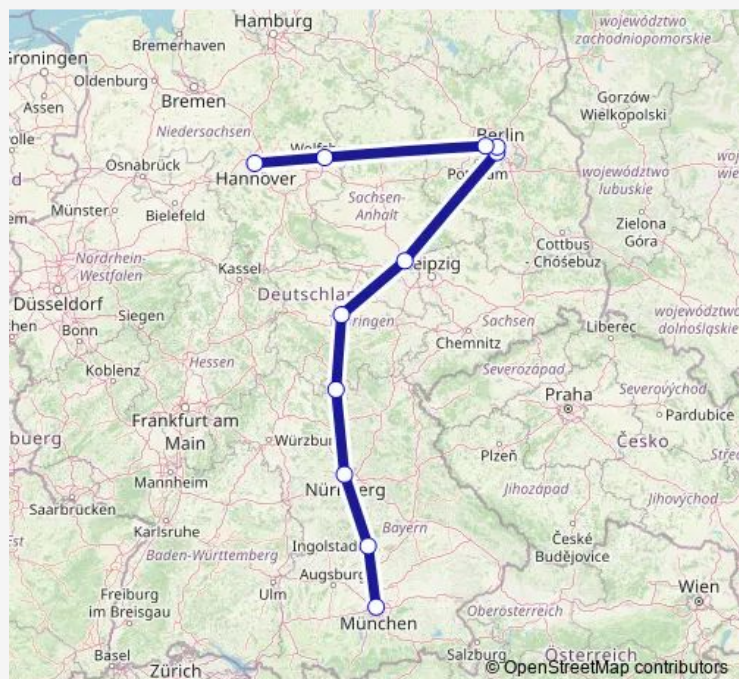

Direction

München Hbf — Hannover Hbf

11 stops

[Open route schedule](#)

München Hbf

Ingolstadt Hbf

Nürnberg Hbf

Coburg

Erfurt Hbf

Halle(Saale)Hbf

Berlin Südkreuz

Berlin Hbf (tief)

Berlin-Spandau

Wolfsburg Hbf

Hannover Hbf

Route schedule

München Hbf — Hannover Hbf

Monday —

Tuesday —

Wednesday —

Thursday —

Friday —

Saturday —

Sunday 09:21

Route info

Direction: München Hbf

Stops: 11

Trip Duration: 6 hour 37 min

ICE 1584 Rail time schedules and route maps are available in an offline PDF at busmaps.com. Use the busmaps.com website to see live bus times, train schedule or subway schedule, and step-by-step directions for all public transit in Berlin