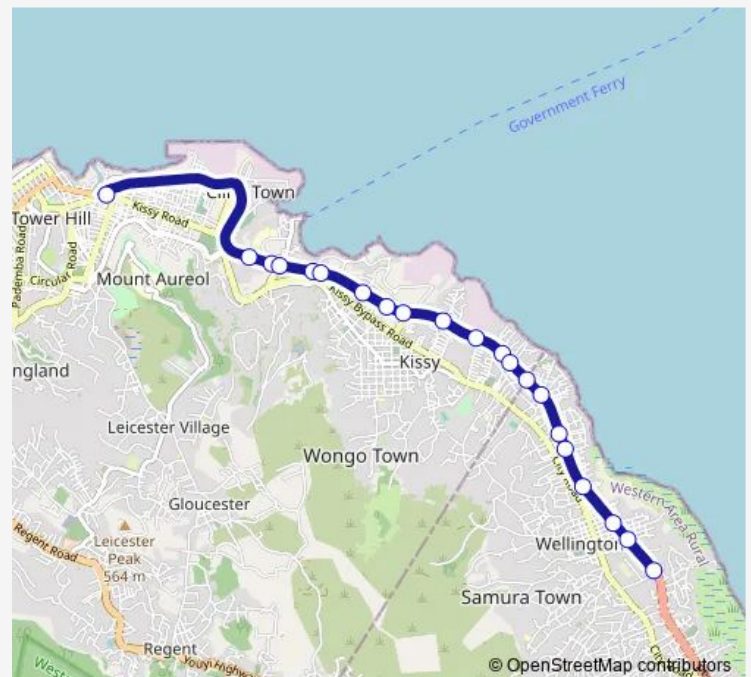

Saturday 14:41

Sunday 14:41

Route info

Direction: Eastern Police

Stops: 21

Trip Duration: 0 hour 35 min

Eastern Police to Wellington

Direction

Eastern Police — Slpmb

16 stops

[Open route schedule](#)

Eastern Police

Kingdom Hall

Jubilee

Acram

Ferry Junction

Melon Street & Bai Bureh Road

Maxwell Street

Slpmb

Route schedule

Eastern Police — Slpmb

Monday 07:49

Tuesday 07:49

Wednesday 07:49

Thursday 07:49

Friday 07:49

Saturday —

Sunday —

Route info

Direction: Eastern Police

Stops: 16

Trip Duration: 0 hour 36 min