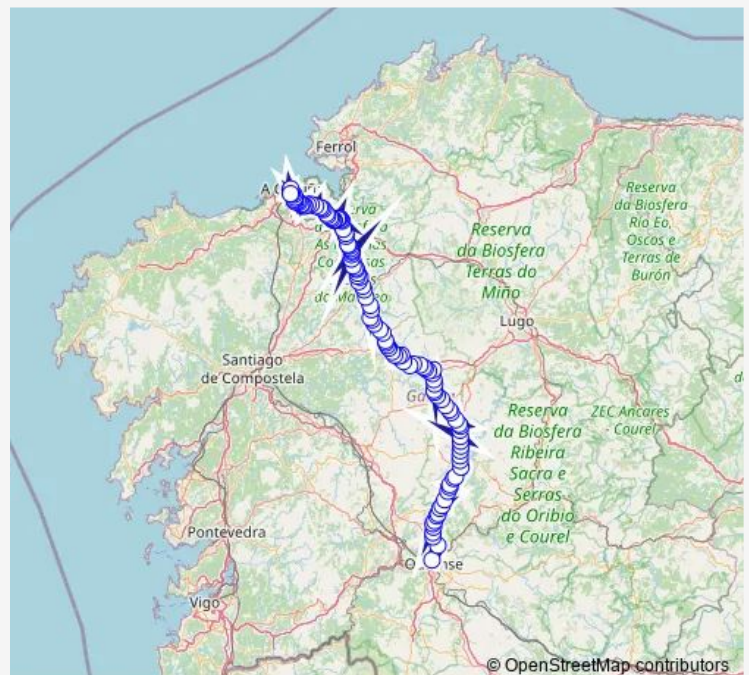

### Route schedule

Ourense E.I. — Coruña E.A.

Monday 06:00-15:30

Tuesday 06:00-15:30

Wednesday 06:00-15:30

Thursday —

Friday 06:00-15:30

Saturday 11:00-15:30

### Route info

Direction: Ourense E.I.

Stops: 115

Trip Duration: 3 hour 9 min

XG843007 — Ourense E.I.-Coruña E.A.

BusMaps

Alto de San Roque

Vilela