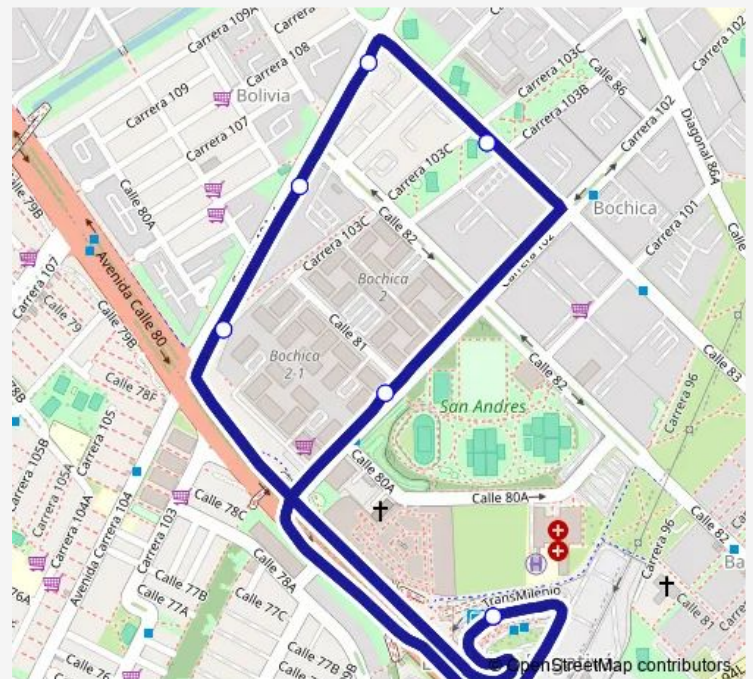

### Direction

PORTAL 80 — CL 83 - KR 103b

5 stops

[Open route schedule](#)

PORTAL 80

TV 94L - CL 82

AK 104 - CL 80a

AK 104 - CL 82

### Route schedule

PORTAL 80 — CL 83 - KR 103b

Monday	24:05-00:30 <sup>+1</sup>
Tuesday	24:05-00:30 <sup>+1</sup>
Wednesday	24:05-00:30 <sup>+1</sup>
Thursday	24:05-00:30 <sup>+1</sup>
Friday	24:05-00:30 <sup>+1</sup>
Saturday	—
Sunday	—

### Route info

Direction: PORTAL 80

Stops: 5

Trip Duration: 0 hour 6 min

1-6 — Bolivia Oriental

BusMaps

**Direction**

PORTAL 80 — PORTAL 80

7 stops

[Open route schedule](#)

PORTAL 80

TV 94L - CL 82

AK 104 - CL 80a

AK 104 - CL 82

CL 83 - KR 103b

KR 102 - CL 81