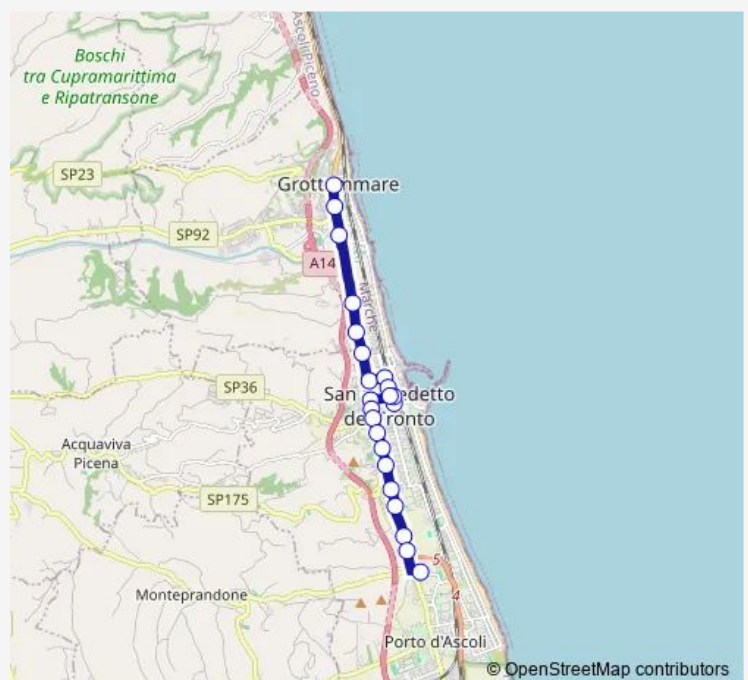

Friday 08:00

Saturday 08:00

Sunday —

Route info

Direction: Grottammare Centro

Stops: 23

Trip Duration: 0 hour 35 min

Porto D'Ascoli -Ss16- Polizia Stradale

Porto D'Ascoli - Ss16-Incrocio Superstra

S. Benedetto DEL TR. - VIA Mamiani Depos

1+6 Bus time schedules and route maps are available in an offline PDF at busmaps.com. Use the busmaps.com website to see live bus times, train schedule or subway schedule, and step-by-step directions for all public transit in San Benedetto del Tronto