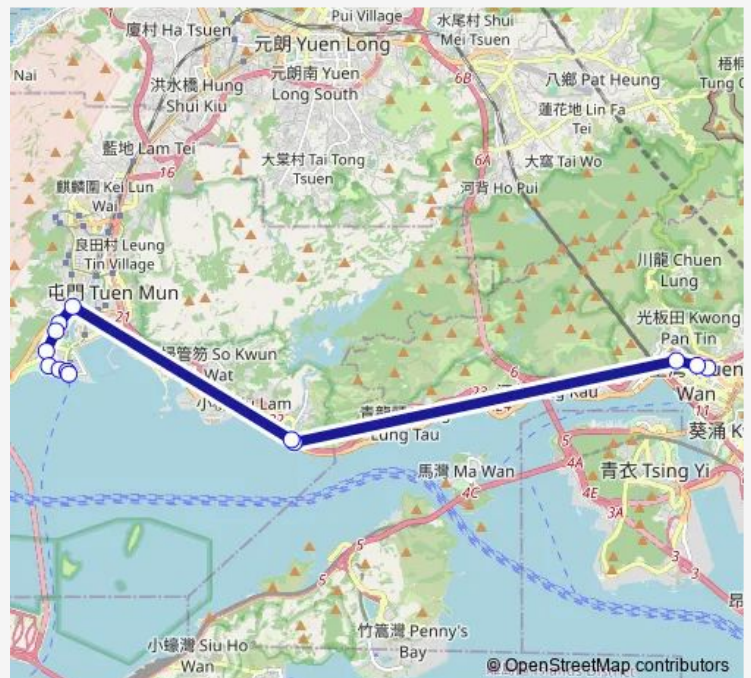

[Ctb] Tuen MUN Road BUS-BUS Interchange, Tuen MUN
 Road[[Kmb] Tuen MUN Road Interchange

[Kmb] Tsuen King Circuit Flyover

[Kmb] Discovery Park[[Lwb] Discovery Park[[Xb] Tsuen
 WAN Castle Peak Road NO. 388

[Kmb] Tsuen WAN Station BUS Terminus[[Xb] Tsuen WAN
 Station NAM Fung Centre BUS Terminus

Route schedule

[Ctb] Tuen MUN Ferry Pier[[Kmb] Tuen MUN Pier Head
 BUS Terminus[[Lrtfeeder] Tuen MUN Ferry Pier — [Kmb]
 Tsuen WAN Station BUS Terminus[[Xb] Tsuen WAN Sta-
 tion NAM Fung Centre BUS Terminus

Monday	05:30-23:00
Tuesday	05:30-23:00
Wednesday	05:30-23:00
Thursday	05:30-23:00
Friday	05:30-23:00
Saturday	05:30-23:20
Sunday	05:30-22:00

Route info

Direction: [Ctb] Tuen MUN Ferry Pier[[Kmb] Tuen MUN
 Pier Head BUS Terminus[[Lrtfeeder] Tuen MUN Ferry Pier

Stops: 10

Trip Duration: 0 hour 32 min

Direction

[Ctb] Yuet WU Villa[[Kmb] Yuet WU Villa BUS Terminus][Lrtfeeder] Yuet WU Villa — [Kmb] Tsuen WAN Station BUS Terminus[Xb] Tsuen WAN Station NAM Fung Centre BUS Terminus