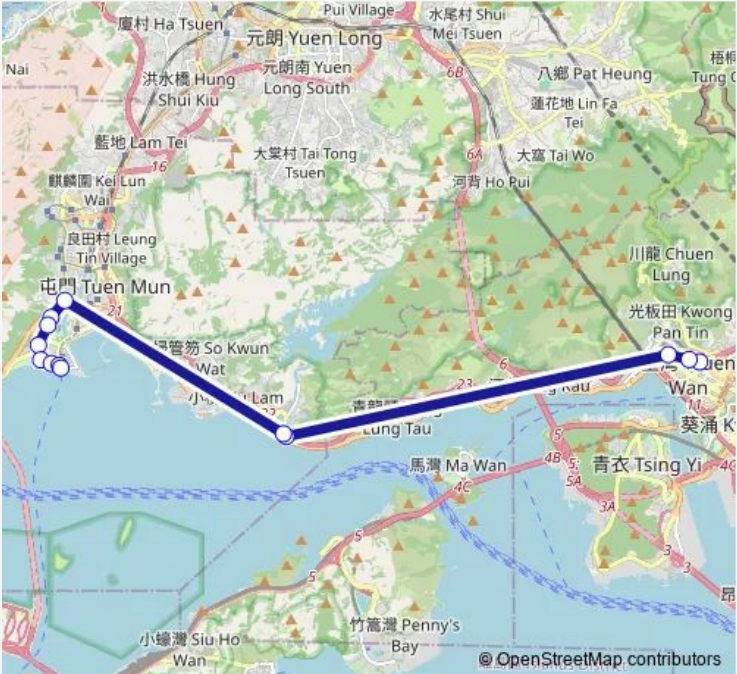

Route schedule

[Ctb] Tuen MUN Ferry Pier[[Kmb] Tuen MUN Pier Head
 BUS Terminus[[Lrtfeeder] Tuen MUN Ferry Pier — [Kmb]
 Tsuen WAN Station BUS Terminus[[Xb] Tsuen WAN Sta-
 tion NAM Fung Centre BUS Terminus

Monday	05:30-23:00
Tuesday	05:30-23:00
Wednesday	05:30-23:00
Thursday	05:30-23:00
Friday	05:30-23:00
Saturday	05:30-23:20
Sunday	05:30-22:00

Route info

Direction: [Ctb] Tuen MUN Ferry Pier[[Kmb] Tuen MUN
 Pier Head BUS Terminus[[Lrtfeeder] Tuen MUN Ferry Pier

Stops: 10

Trip Duration: 0 hour 34 min

Direction

[Ctb] Yuet WU Villa[[Kmb] Yuet WU Villa BUS Terminus][Lrtfeeder] Yuet WU Villa — [Kmb] Tsuen WAN Station BUS Terminus[Xb] Tsuen WAN Station NAM Fung Centre BUS Terminus