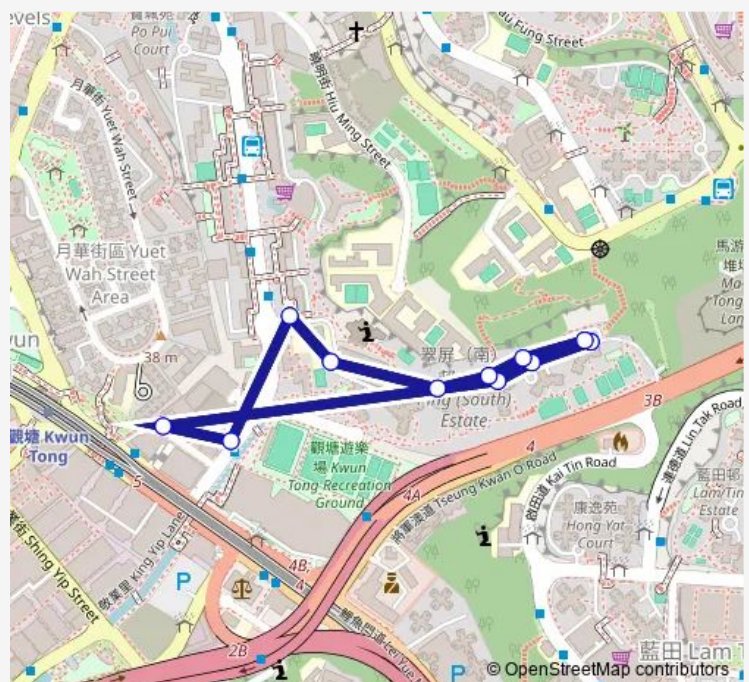

11 stops

[Open route schedule](#)

Tsui Ping (South) Estate, Outside Tsui Chung House

Tsui Ping (South) Estate, Outside Tsui Tung House

Tsui Ping (South) Estate, Outside Tsui Wing House

FUK Tong Road, MTR Station

Tsui Ping (South) Estate, Opposite Tsui Wing House

Tsui Ping (South) Estate, Opposite Tsui Tung House

Tsui Ping (South) Estate, Outside Tsui Chung House

Route schedule

Tsui Ping (South) Estate, Outside Tsui Chung House —
Tsui Ping (South) Estate, Outside Tsui Chung House

Monday 07:30-17:30

Tuesday 07:30-17:30

Wednesday 07:30-17:30

Thursday 07:30-17:30

Friday 07:30-17:30

Saturday 07:30-17:30

Sunday 07:30-17:30

Route info

Direction: Tsui Ping (South) Estate, Outside Tsui Chung House

Stops: 11

Trip Duration: 0 hour 5 min

59m — Tsui Ping Estate South - FUK Tong Road (Circular) (Special Departures)

59m Bus time schedules and route maps are available in an offline PDF at busmaps.com. Use the busmaps.com website to see live bus times, train schedule or subway schedule, and step-by-step directions for all public transit in Kwun Tong