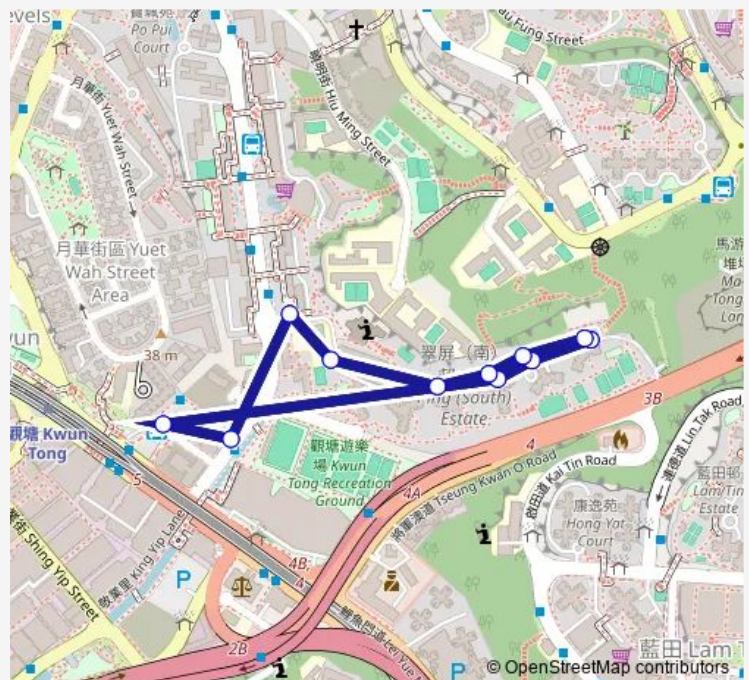

Bus 59M Tsui Ping Estate South - FUK Tong Road (Circular) (Special Departures)

[Go to website](#)

Direction

TSUI PING (SOUTH) ESTATE, OUTSIDE TSUI CHUNG HOUSE — TSUI PING (SOUTH) ESTATE, OUTSIDE TSUI CHUNG HOUSE

11 stops

[Open route schedule](#)

TSUI PING (SOUTH) ESTATE, OUTSIDE TSUI CHUNG HOUSE

TSUI PING (SOUTH) ESTATE, OUTSIDE TSUI TUNG HOUSE

TSUI PING (SOUTH) ESTATE, OUTSIDE TSUI WING HOUSE

FUK TONG ROAD, MTR STATION

TSUI PING ROAD, OUTSIDE CHRISTIAN FAMILY SERVICES CENTRE JOCKEY CLUB BUILDING

TSUI PING (NORTH) ESTATE, OUTSIDE TSUI TSZ HOUSE

TSUI PING (SOUTH) ESTATE, OPPOSITE TSUI LOK HOUSE

TSUI PING (SOUTH) ESTATE, OPPOSITE TSUI HENG HOUSE

TSUI PING (SOUTH) ESTATE, OPPOSITE TSUI WING HOUSE

TSUI PING (SOUTH) ESTATE, OPPOSITE TSUI TUNG HOUSE

TSUI PING (SOUTH) ESTATE, OUTSIDE TSUI CHUNG HOUSE

Route schedule

TSUI PING (SOUTH) ESTATE, OUTSIDE TSUI CHUNG HOUSE — TSUI PING (SOUTH) ESTATE, OUTSIDE TSUI CHUNG HOUSE

Monday	07:30-17:30
Tuesday	07:30-17:30
Wednesday	07:30-17:30
Thursday	07:30-17:30
Friday	07:30-17:30
Saturday	07:30-17:30
Sunday	07:30-17:30

Route info

Direction: TSUI PING (SOUTH) ESTATE, OUTSIDE TSUI CHUNG HOUSE

Stops: 11

Trip Duration: 0 hour 5 min