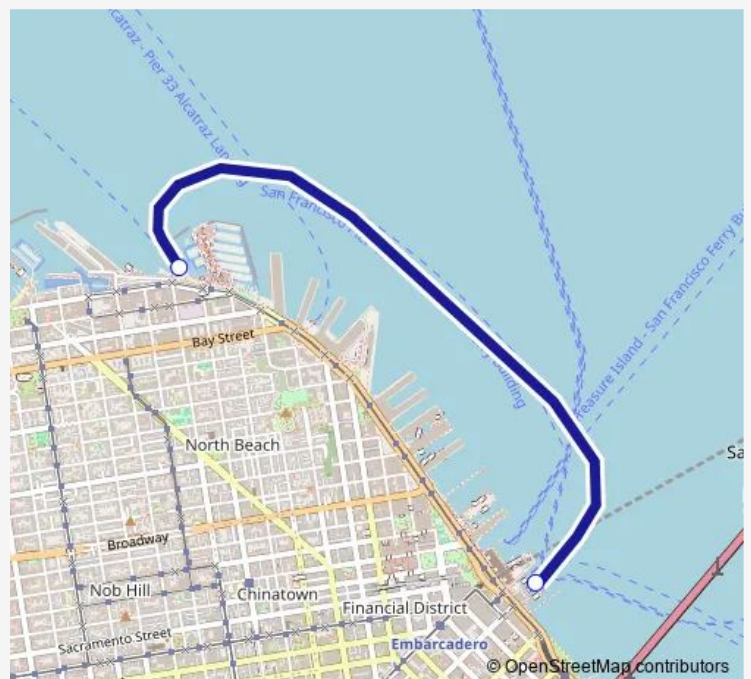

Ferry P41 San Francisco Pier 41 Short Hop

[Go to website](#)**Direction**

San Francisco Pier 41 Ferry Terminal — San Francisco Ferry Building Gate F

2 stops

[Open route schedule](#)

San Francisco Pier 41 Ferry Terminal

San Francisco Ferry Building Gate F

Route schedule

San Francisco Pier 41 Ferry Terminal — San Francisco Ferry Building Gate F

Monday	14:45-16:10
Tuesday	10:20-16:10
Wednesday	—
Thursday	—
Friday	10:20-16:10
Saturday	10:30-14:30
Sunday	10:30-14:30

Route info

Direction: San Francisco Pier 41 Ferry Terminal

Stops: 2

Trip Duration: 0 hour 15 min

**P41 — San Francisco Pier 41 Short Hop**

Direction

San Francisco Ferry Building Gate F — San Francisco Pier 41 Ferry Terminal