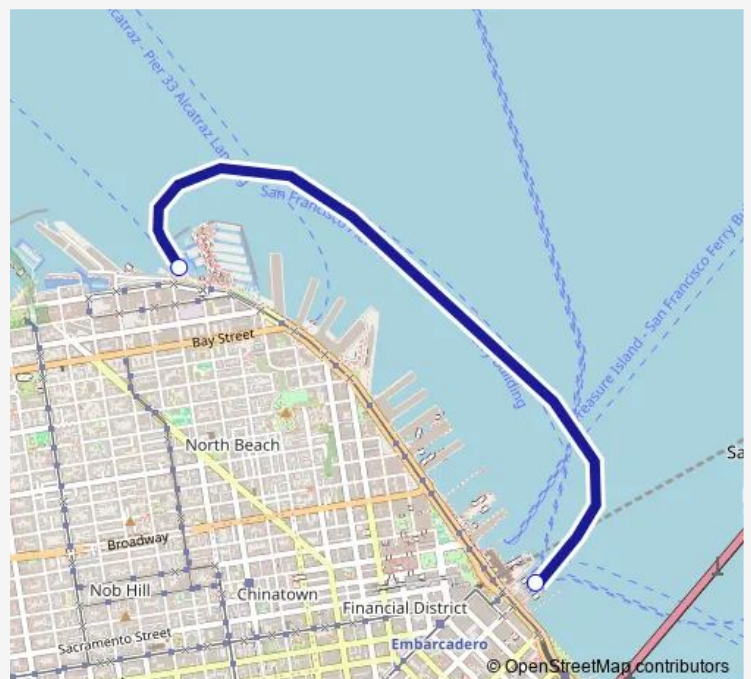

### Direction

San Francisco Pier 41 Ferry Terminal — San Francisco Ferry Building Gate F

2 stops

[Open route schedule](#)

San Francisco Pier 41 Ferry Terminal

San Francisco Ferry Building Gate F

### Route schedule

San Francisco Pier 41 Ferry Terminal — San Francisco Ferry Building Gate F

Monday	—
Tuesday	—
Wednesday	—
Thursday	—
Friday	—
Saturday	10:55-13:45
Sunday	10:55-13:45

### Route info

Direction: San Francisco Pier 41 Ferry Terminal

Stops: 2

Trip Duration: 0 hour 10 min