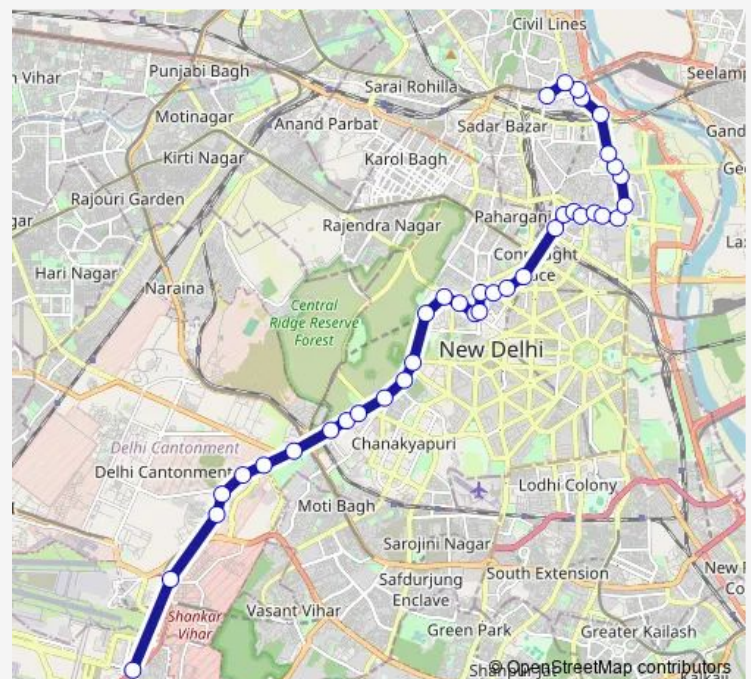

Thursday 04:57-20:27

Friday 04:57-20:27

Saturday 04:57-20:27

Sunday 04:57-20:27

Route info

Direction: Mahipal Pur (NH-8)

Stops: 38

Trip Duration: 1 hour 24 min

729edown2

BusMaps

Palika Kendra

Shivaji Park

Vivekanand Marg / Minto Road

JLN Marg

Zakir Husain College

Turkman Gate / GB Pant Hospital