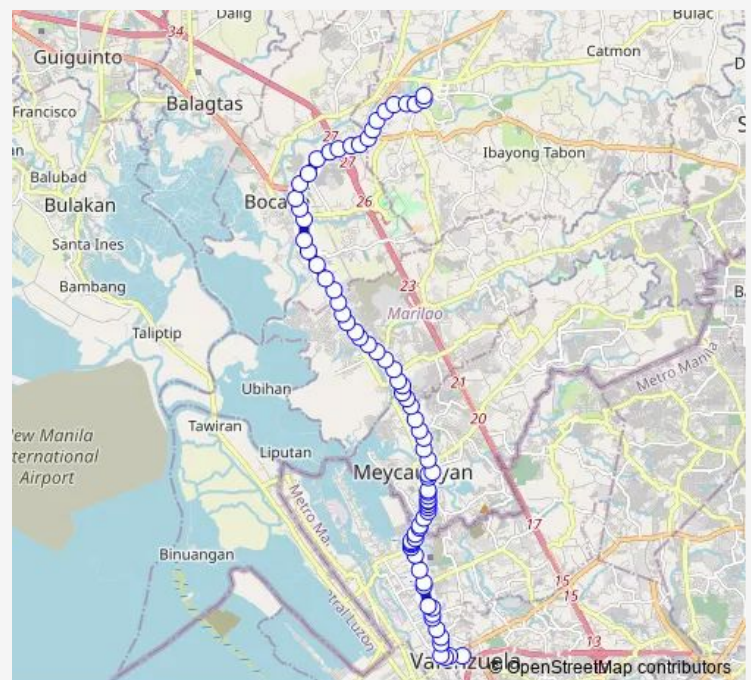

Ign Pharmacy, Macarthur Highway, Dalandanan, Valenzuela City

Macarthur Highway / Santiago Road Interchange, Dalandanan, Valenzuela City

Macarthur Highway, Dalandanan, Valenzuela City

Marisyl School, Macarthur Highway, Malanday Valenzuela City

### Route schedule

Flying V Gas, Macarthur Highway, Valenzuela City — Santa Maria Municipal Hall, JC De Jesus Street, Santa Maria

Monday 00:00

Tuesday 00:00

Wednesday 00:00

Thursday 00:00

Friday 00:00

Saturday 00:00

### Route info

Direction: Flying V Gas, Macarthur Highway, Valenzuela City

Stops: 78

Trip Duration: 1 hour 28 min

■ Malinta - Sta. Maria via Mcarthur Hi-way

Mercury Drug Store, Macarthur Highway, Malanday, Valenzuela City