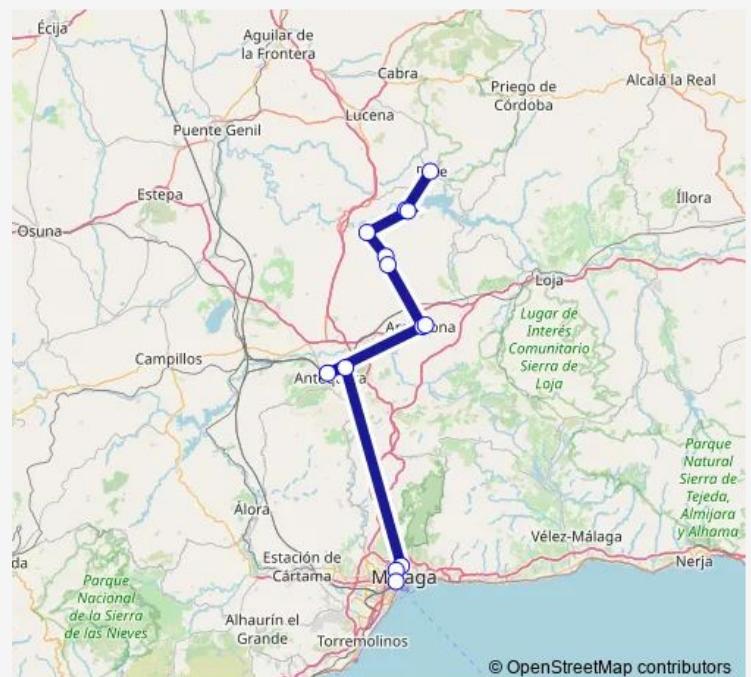

Cuevas De San Marcos Marquesin

Cuevas Bajas

La Atalaya (Ma)

Villanueva De Algaidas

Archidona

Archidona Marquesina

Antequera

Antequera Hospital

Malaga Rosaleda

Malaga Hospital Civil

Malaga

Route schedule

Rute — Malaga

Monday 06:40-08:45

Tuesday 06:40-08:45

Wednesday 06:40-08:45

Thursday 06:40-08:45

Friday 06:40-08:45

Saturday —

Sunday 15:15

Route info

Direction: Rute

Stops: 13

Trip Duration: 3 hour 5 min