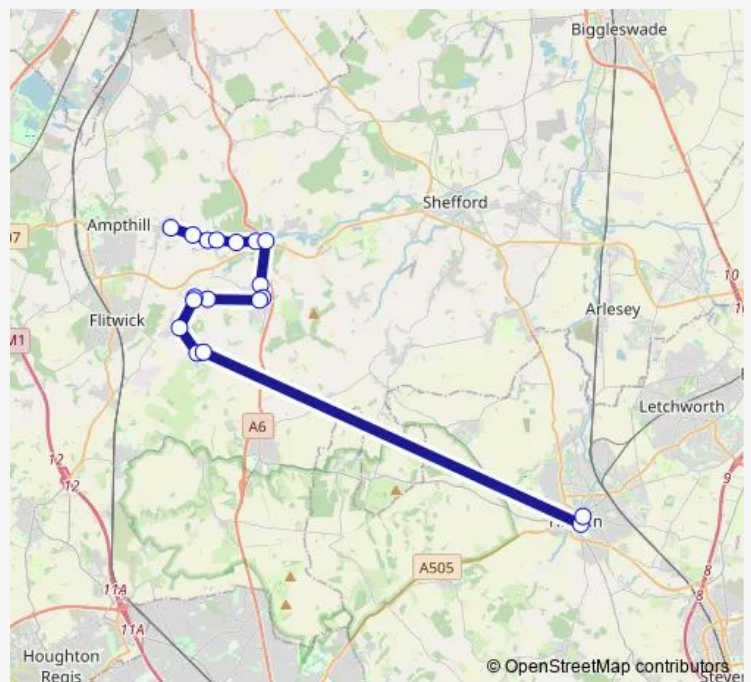

### Direction

The White Hart — St Mary's Square

18 stops

[Open route schedule](#)

- The White Hart
- Maulden Lower School
- Redhills Close
- Green End
- Water End Road
- Pine View Park
- The Green
- Newbury Lane
- The George
- The Oaks
- Highfield Road
- Church
- Cobbett Lane
- Greenfield Lower School
- Greenfield Road
- Fieldside Road
- ASDA
- St Mary's Square

### Route schedule

The White Hart — St Mary's Square

Monday	—
Tuesday	09:39
Wednesday	—
Thursday	—
Friday	—
Saturday	—
Sunday	—

### Route info

Direction: The White Hart

Stops: 18

Trip Duration: 0 hour 52 min

■ FL10 — Maulden - Clophill - Silsoe - Wardhedges - Flitton - Greenfield - Pulloxhill - Hitchin **BusMaps**

**Direction**

St Mary's Square — The White Hart

## Route schedule

St Mary's Square — The White Hart

Monday	—
Tuesday	12:50
Wednesday	—
Thursday	—
Friday	—
Saturday	—
Sunday	—