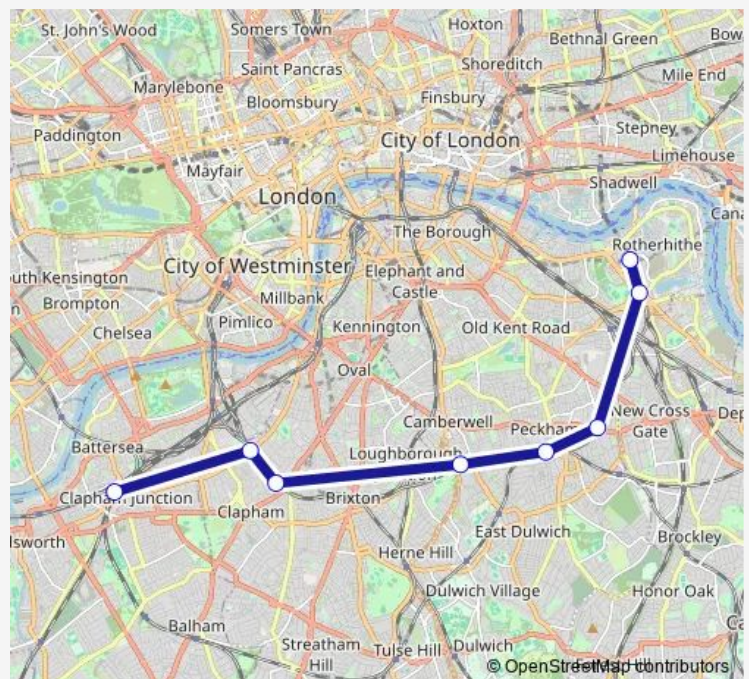

### Direction

Canada Water — Clapham Junction

8 stops

[Open route schedule](#)

Canada Water

Surrey Quays

Queens Road Peckham

Peckham Rye

### Route schedule

Canada Water — Clapham Junction

Monday	05:20-00:10 <sup>+1</sup>
Tuesday	00:10-00:10 <sup>+1</sup>
Wednesday	00:10-00:10 <sup>+1</sup>
Thursday	00:10-00:10 <sup>+1</sup>
Friday	00:10-23:59
Saturday	05:20-23:59
Sunday	06:50-23:30

### Route info

Direction: Canada Water

Stops: 8

Trip Duration: 1 hour 23 min

■ Windrush — Clapham Junction - Canada Water

**Direction**

Clapham Junction — Canada Water

8 stops

## Route info

Direction: Clapham Junction

Stops: 8

Trip Duration: 1 hour 23 min

Windrush Rail Replacement Bus Service time schedules and route maps are available in an offline PDF at [busmaps.com](https://busmaps.com). Use the [busmaps.com](https://busmaps.com) website to see live bus times, train schedule or subway schedule, and step-by-step directions for all public transit in London