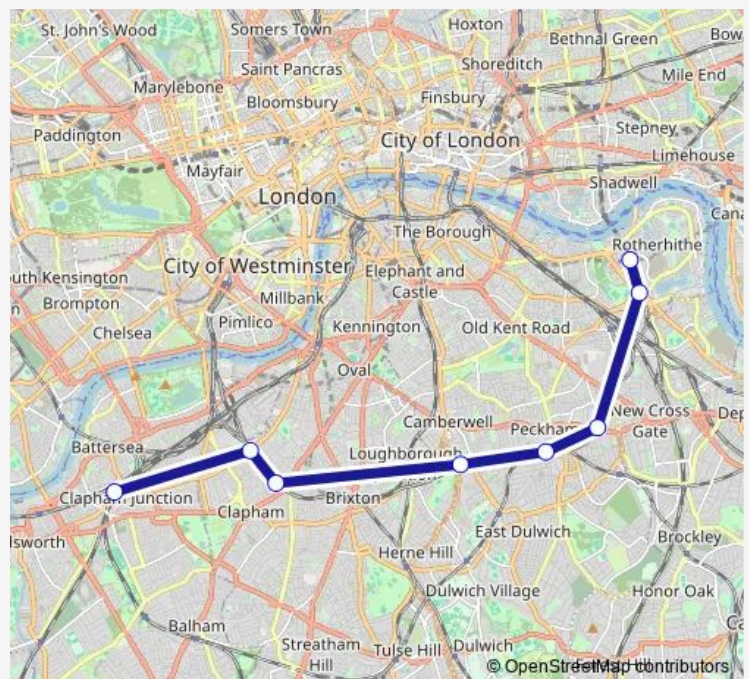

Rail Replacement Bus Service Windrush Clapham Junction - Canada Water

[Go to website](#)

Direction

Canada Water — Clapham Junction

8 stops

[Open route schedule](#)

Canada Water

Surrey Quays

Queens Road Peckham

Peckham Rye

Denmark Hill

Clapham High Street

Wandsworth Road

Clapham Junction

Route schedule

Canada Water — Clapham Junction

Monday	21:50-00:10 ⁺¹
Tuesday	00:10-00:10 ⁺¹
Wednesday	00:10-00:10 ⁺¹
Thursday	00:10-00:10 ⁺¹
Friday	00:10
Saturday	05:20-23:59
Sunday	06:50-23:30

Route info

Direction: Canada Water

Stops: 8

Trip Duration: 1 hour 23 min

Route info

Direction: Clapham Junction

Stops: 8

Trip Duration: 1 hour 23 min

Windrush Rail Replacement Bus Service time schedules and route maps are available in an offline PDF at busmaps.com. Use the busmaps.com website to see live bus times, train schedule or subway schedule, and step-by-step directions for all public transit in London