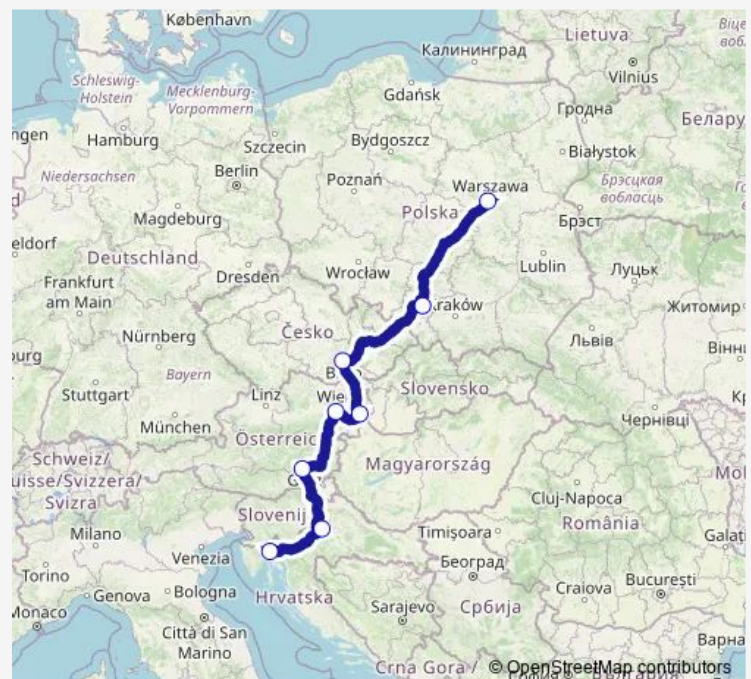

Graz P&R Webling

Vienna Erdberg (Busterminal Vib)

Bratislava (bus station Mlynské Nivy)

Brno (bus station Hotel Grand)

Katowice, Bus Station Sadowa

Warsaw, Bus Station West

Route schedule

Rijeka bus station — Warsaw, Bus Station West

Monday 21:20-22:20

Tuesday —

Wednesday —

Thursday 21:20-22:20

Friday 21:20-22:20

Saturday 21:20-22:20

Sunday 21:20-22:20

Route info

Direction: Rijeka bus station

Stops: 8

Trip Duration: 18 hour 10 min

FlixBus N1282 — Warsaw - Rijeka/Baska

Direction

Warsaw, Bus Station West — Rijeka bus station

8 stops

[Open route schedule](#)

Warsaw, Bus Station West

Katowice, Bus Station Sadowa

Brno (bus station Hotel Grand)

Bratislava (bus station Mlynské Nivy)

Vienna Erdberg (Busterminal Vib)

Graz P&R Webling

Zagreb (bus station)

Rijeka bus station