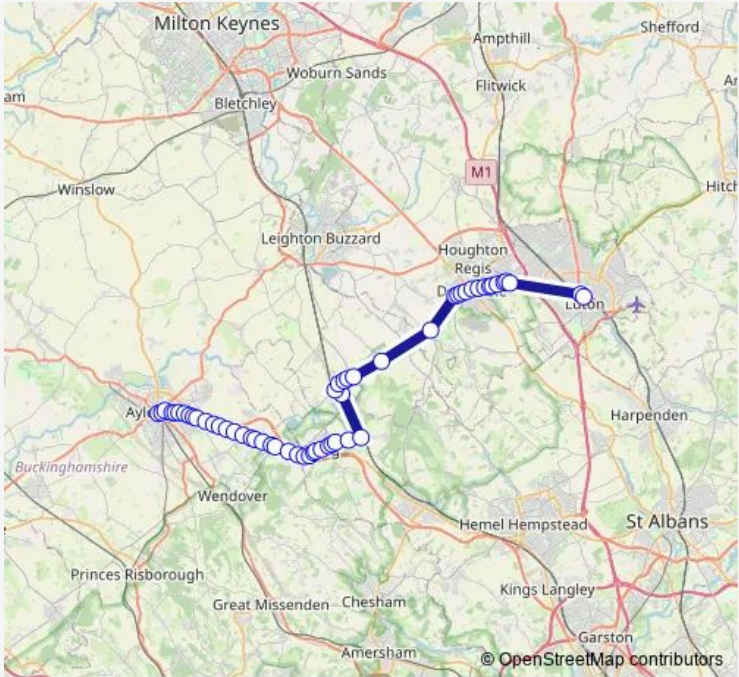

Bus X61 Aylesbury - Aston Clinton - Tring - Dunstable - Luton Interchange

[Go to website](#)

Direction
 Aylesbury Bus Stn — Luton Station Interchange
 56 stops
[Open route schedule](#)

- Aylesbury Bus Stn
- Exchange Street
- Vale Park
- Tring Road Tesco
- Tring Road Cemetery
- Grecian Street
- The Plough PH
- Limes Avenue
- Bedgrove Brook
- Bedgrove Lights
- Holiday Inn
- Peugeot Garage
- Aston Clinton Road
- The Vatch
- Aylesbury Road
- Weston Road
- Combined School
- The Bell
- Rising Sun
- Hedley Close
- Buckland Wharf

Route schedule
 Aylesbury Bus Stn — Luton Station Interchange

Monday	06:05
Tuesday	06:05
Wednesday	06:05
Thursday	06:05
Friday	06:05
Saturday	07:00
Sunday	—

Route info
 Direction: Aylesbury Bus Stn
 Stops: 56
 Trip Duration: 0 hour 55 min

X61 — Aylesbury - Aston Clinton - Tring - Dunstable - Luton Interchange **BusMaps**

The Crow's Nest PH

Drayton Manor Lodge

Longfield Road

St Joseph's

Miswell Lane

Christchurch Road

Church Square

Saturday 17:00

Sunday —

Route info

Direction: Luton Station Interchange

Stops: 53

Trip Duration: 1 hour 5 min

Christchurch Road

Miswell Lane