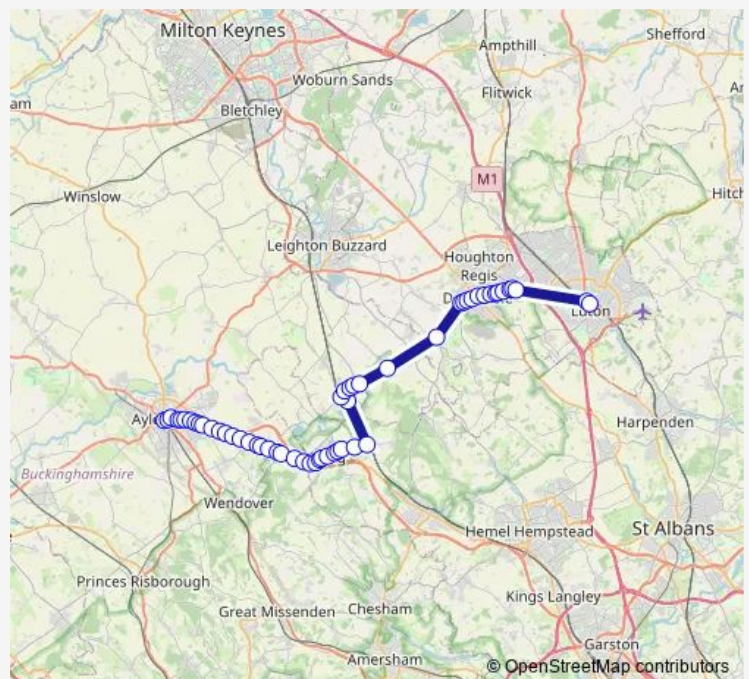

### Direction

Aylesbury Bus Stn — Luton Station Interchange

56 stops

[Open route schedule](#)

- Aylesbury Bus Stn
- Exchange Street
- Vale Park
- Tring Road Tesco
- Tring Road Cemetery
- Grecian Street
- The Plough PH
- Limes Avenue
- Bedgrove Brook
- Bedgrove Lights
- Holiday Inn
- Peugeot Garage
- Aston Clinton Road
- The Vatch
- Aylesbury Road
- Weston Road
- Combined School
- The Bell
- Rising Sun
- Hedley Close
- Buckland Wharf

### Route schedule

Aylesbury Bus Stn — Luton Station Interchange

Monday	06:05
Tuesday	06:05
Wednesday	06:05
Thursday	06:05
Friday	06:05
Saturday	07:00
Sunday	—

### Route info

Direction: Aylesbury Bus Stn

Stops: 56

Trip Duration: 0 hour 55 min

■ X61 — Aylesbury - Aston Clinton - Tring - Dunstable - Luton Interchange

The Crow's Nest PH

Drayton Manor Lodge

Longfield Road

## Route info

Direction: Luton Station Interchange

Stops: 53

Trip Duration: 1 hour 5 min

Christchurch Road

Miswell Lane

St Joseph's

Longfield Road