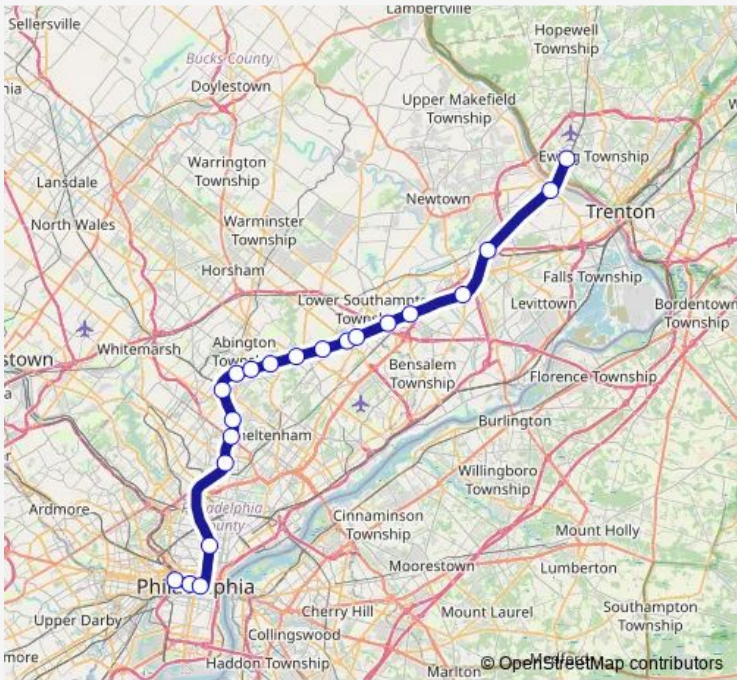

Rail WTR West Trenton Line

[Go to website](#)

Direction
 Gray 30th Street — West Trenton
 21 stops
[Open route schedule](#)

- Gray 30th Street
- Suburban Station
- Jefferson Station
- Temple University
- Fern Rock Transit Center
- Melrose Park
- Elkins Park
- Jenkintown Wyncote
- Noble
- Rydal
- Meadowbrook
- Bethayres
- Philmont
- Forest Hills
- Somerton
- Trevose
- Neshaminy
- Langhorne
- Woodbourne
- Yardley
- West Trenton

Route schedule
 Gray 30th Street — West Trenton

Monday	06:04-23:57
Tuesday	06:04-23:57
Wednesday	06:04-23:57
Thursday	06:04-23:57
Friday	06:04-23:57
Saturday	05:45-23:50
Sunday	05:45-23:50

Route info
 Direction: Gray 30th Street
 Stops: 21
 Trip Duration: 1 hour 18 min

■ WTR — West Trenton Line **BusMaps**

Direction

West Trenton — Gray 30th Street

21 stops

[Open route schedule](#)

West Trenton

Yardley

Woodbourne

Suburban Station

Gray 30th Street

Route schedule

West Trenton — Gray 30th Street

Monday 05:12-22:00

Tuesday 05:12-22:00

Wednesday 05:12-22:00

Thursday 05:12-22:00