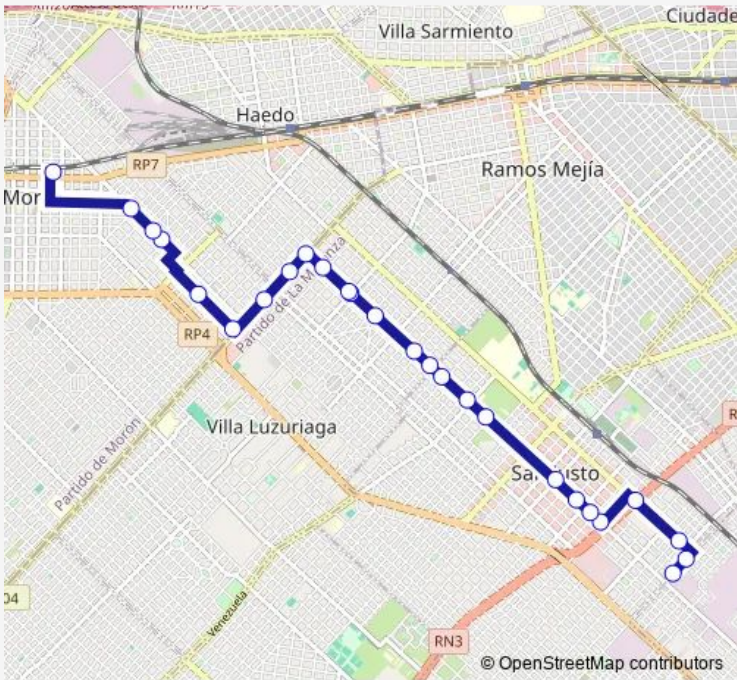

Bus 242D Jpbsas242

[Go to website](#)

Direction
 Peribebuy 2355 — Bernardo Schwarzberg 778
 26 stops
[Open route schedule](#)

- Peribebuy 2355
- Peribebuy 2165
- Presidente Juan Domingo Perón 4001-4099
- Presidente Juan Domingo Perón 3642-3798
- AVENIDA DOCTOR IGNACIO ARIETA 3600-3628
- Avenida Doctor Ignacio Arieta 3400-3498
- Avenida Doctor Ignacio Arieta 3300-3398
- Avenida Doctor Ignacio Arieta 3000-3098
- Avenida Doctor Ignacio Arieta 2299-2399
- Avenida Doctor Ignacio Arieta 2111-2199
- Avenida Doctor Ignacio Arieta 1887
- Avenida Doctor Ignacio Arieta 1759-1799
- Avenida Doctor Ignacio Arieta 1597
- Avenida Doctor Ignacio Arieta 799-899
- Triunvirato 2500-2552
- Avenida Doctor Ignacio Arieta 417-499
- Avenida Doctor Ignacio Arieta 109-199
- Avenida DON Bosco 2538
- Avenida DON Bosco 2712
- Avenida DON Bosco 3100-3198
- General Luis María Campos 1633-1699

Route schedule
 Peribebuy 2355 — Bernardo Schwarzberg 778

Monday	00:24-23:30
Tuesday	00:24-23:30
Wednesday	00:24-23:30
Thursday	00:24-23:30
Friday	00:24-23:30
Saturday	00:24-23:30
Sunday	00:24-23:30

Route info
 Direction: Peribebuy 2355
 Stops: 26
 Trip Duration: 0 hour 43 min

■ 242D — Jpbsas242 **BusMaps**

General Luis María Campos 1199

Domingo French 679-699

Vicente López 418

Domingo French 387

Bernardo Schvarzberg 778

242D Bus time schedules and route maps are available in an offline PDF at busmaps.com. Use the busmaps.com website to see live bus times, train schedule or subway schedule, and step-by-step directions for all public transit in San Justo

The schedule is provided in the local timezone. Times with "(+1)" indicate departures on the next day.

PDF file created on 2025-01-16

2024 BusMaps.com - All Rights Reserved