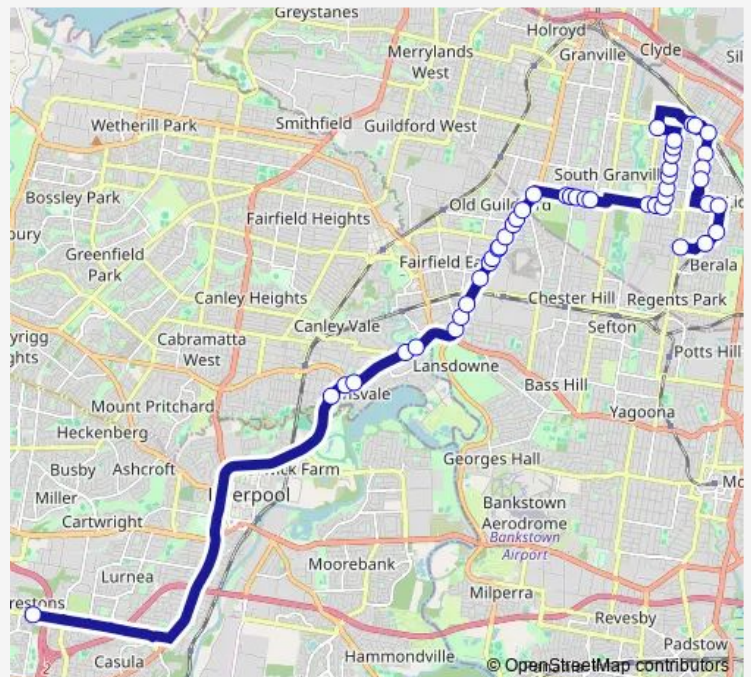

Woodville Rd At Henry St

Rawson Rd After Excelsior St

Rawson Rd Before Bligh St

Route schedule

Amity College, Kurrajong Rd — Lidbury St Before Park Rd

Monday 15:30

Tuesday 15:30

Wednesday 15:30

Thursday 15:30

Friday 15:30

Saturday —

Sunday —

Route info

Direction: Amity College, Kurrajong Rd

Stops: 46

Trip Duration: 1 hour 7 min

S570 — Amity College Prestons to Berala

Rawson Rd At Robertson St

Rawson Rd Opp Dudley Rd

Rawson Rd Before Blaxcell St

Wellington Rd At Richmond Av

Wellington Rd After Beaumont St

Wellington Rd Opp Fraser St

Normanby Rd Opp St Joseph's Hospital

St John's Catholic Primary School

Auburn Station, South Pde, Stand A

Auburn Public School, Auburn Rd

Helena Rd Opp Al-Faisal College

Auburn Rd Opp Norval St

Dudley Park, Vaughan St