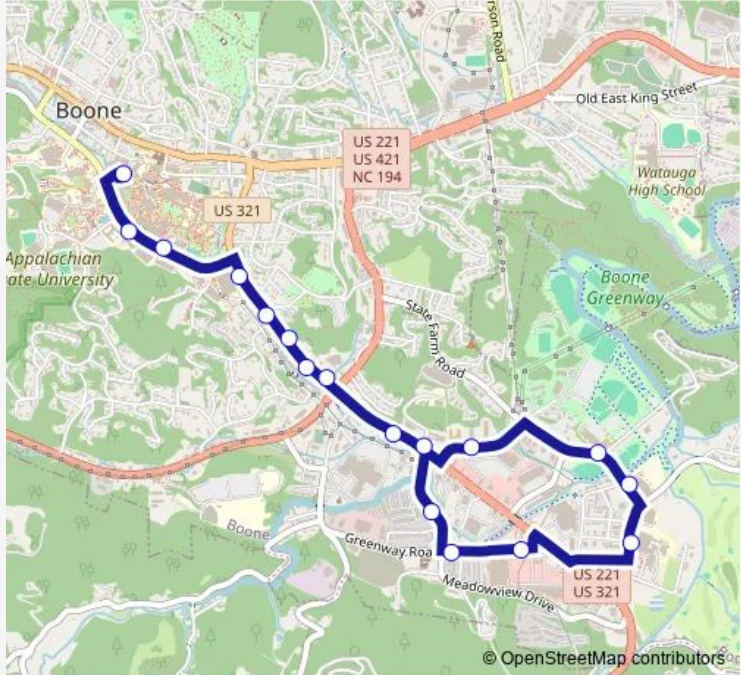

Bus Express

[Go to website](#)

Direction
 ASU Peacock Traffic Circle — ASU Skywalk
 17 stops
[Open route schedule](#)

- ASU Peacock Traffic Circle
- ASU Garwood Hall
- ASU Convocation Center
- Highland Ave
- Mcdonalds
- China Buffet
- Bavarian Village
- College Place
- Walmart 1
- Watauga Medical Center
- ASU College of Health Sciences
- Parks & Rec
- The Finmore
- University Hall Dr
- ASU Mountain Laurel Hall
- Kangaroo Express
- ASU Skywalk

Route schedule
 ASU Peacock Traffic Circle — ASU Skywalk

Monday	07:00-21:55
Tuesday	07:00-21:55
Wednesday	07:00-21:55
Thursday	07:00-21:55
Friday	07:00-21:55
Saturday	—
Sunday	—

Route info
 Direction: ASU Peacock Traffic Circle
 Stops: 17
 Trip Duration: 0 hour 24 min

Express Bus time schedules and route maps are available in an offline PDF at busmaps.com. Use the busmaps.com website to see live bus times, train schedule or subway schedule, and step-by-step directions for all public transit in Boone

The schedule is provided in the local timezone. Times with "(+1)" indicate departures on the next day.

PDF file created on 2025-02-26

2024 BusMaps.com - All Rights Reserved