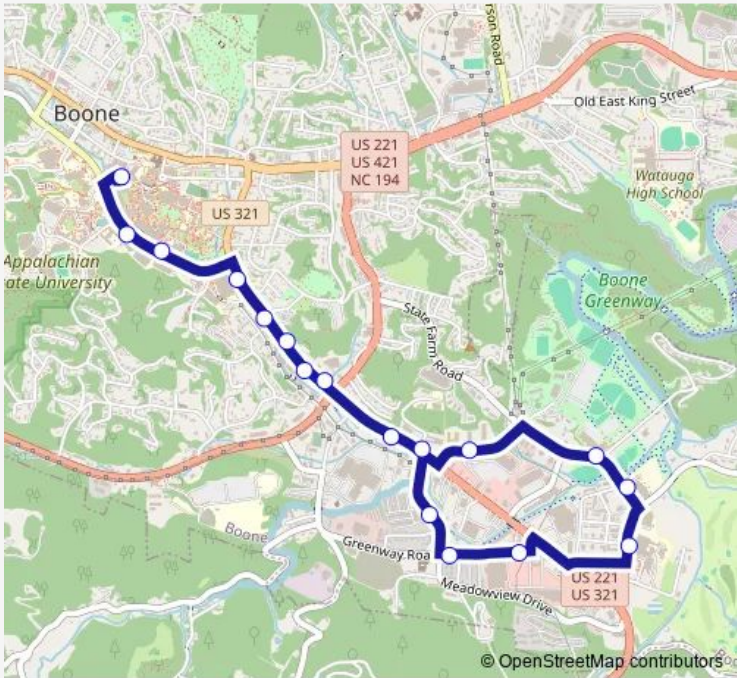

## Bus Express

[Go to website](#)

**Direction**  
 ASU Peacock Traffic Circle — ASU Skywalk  
 17 stops  
[Open route schedule](#)

- ASU Peacock Traffic Circle
- ASU Garwood Hall
- ASU Convocation Center
- Highland Ave
- Mcdonalds
- China Buffet
- Bavarian Village
- College Place
- Walmart 1
- Watauga Medical Center
- ASU College of Health Sciences
- Parks & Rec
- The Finmore
- University Hall Dr
- ASU Mountain Laurel Hall
- Kangaroo Express
- ASU Skywalk

Route schedule  
 ASU Peacock Traffic Circle — ASU Skywalk

|           |             |
|-----------|-------------|
| Monday    | 07:00-21:55 |
| Tuesday   | 07:00-21:55 |
| Wednesday | 07:00-21:55 |
| Thursday  | 07:00-21:55 |
| Friday    | 07:00-21:55 |
| Saturday  | —           |
| Sunday    | —           |

Route info  
 Direction: ASU Peacock Traffic Circle  
 Stops: 17  
 Trip Duration: 0 hour 24 min

Express Bus time schedules and route maps are available in an offline PDF at [busmaps.com](https://busmaps.com). Use the [busmaps.com](https://busmaps.com) website to see live bus times, train schedule or subway schedule, and step-by-step directions for all public transit in Boone

The schedule is provided in the local timezone. Times with "(+1)" indicate departures on the next day.

PDF file created on 2025-01-16

2024 BusMaps.com - All Rights Reserved