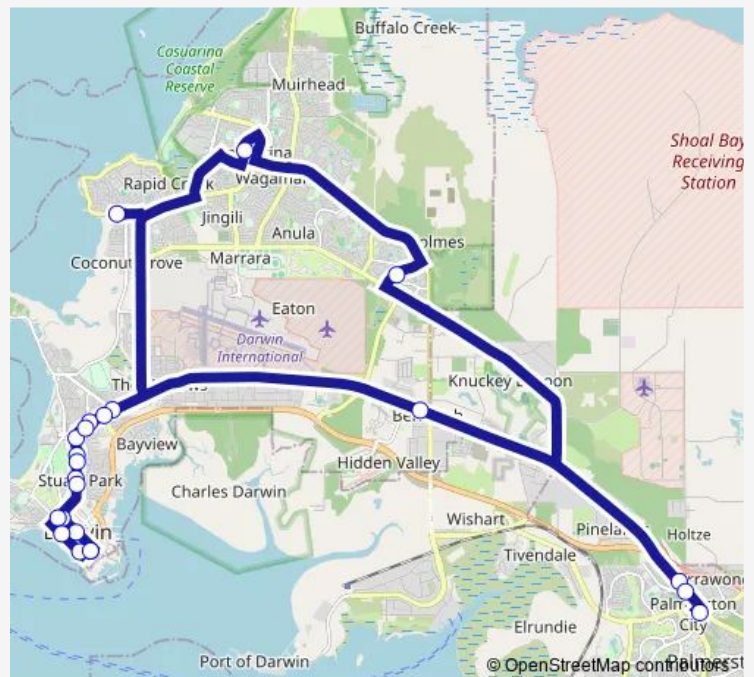

Palmerston Interchange

Roystonea Ave before Packard Ave

Stuart Hwy after Berrimah Rd

Stuart Hwy after Woolner Rd

Stuart Hwy opp Parap Rd

Stuart Hwy before Westralia Street

Stuart Hwy after King St

30 Daly St

Saturday —

Sunday —

Route info

Direction: Darwin Interchange

Stops: 23

Trip Duration: 1 hour 30 min

Mitchell St Hilton Hotel

Darwin Interchange

Direction

Palmerston Interchange — Palmerston Interchange

23 stops

[Open route schedule](#)

Palmerston Interchange

Roystonea Ave before Packard Ave

Stuart Hwy after Berrimah Rd

Stuart Hwy after Woolner Rd

Thursday 06:15-16:45

Friday 06:15-16:45

Saturday —

Sunday —

Route info

Direction: Casuarina Interchange

Stops: 23

Trip Duration: 1 hour 30 min