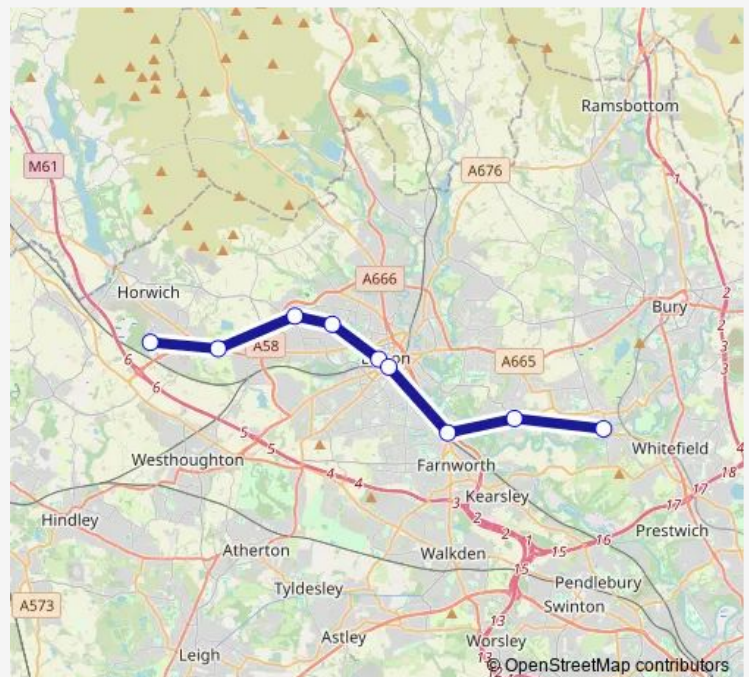

Tuesday 15:25

Wednesday 15:25

Thursday 15:25

Friday 15:25

Saturday 15:25

Sunday 15:25

Route info

Direction: Coronation Square

Stops: 7

Trip Duration: 0 hour 50 min

■ Bwfc 3

BusMaps

Direction

University of Bolton Stadium — Radcliffe Bus Station

9 stops

[Open route schedule](#)

University of Bolton Stadium

Lostock Park Drive

Doffcocker Lane

Ivy Road

Cheadle Square

Bolton Interchange

Moses Gate Rail Station

Coronation Square

7 stops

[Open route schedule](#)

Coronation Square

Moses Gate Rail Station

Bolton Market

Ivy Road

Doffcocker Lane

Lostock Park Drive