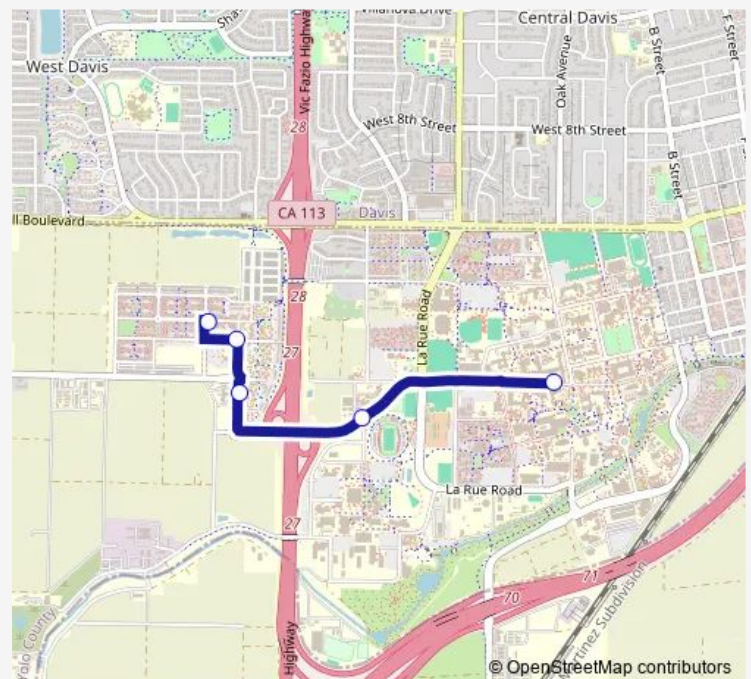

### Direction

Silo Terminal & Center Island (Wb) — Tilia & Celadon (Eb)

5 stops

[Open route schedule](#)

Silo Terminal & Center Island (Wb)

Hutchison Drive & Health Sciences Drive (Wb)

Hutchison & Sage (Nb)

### Route schedule

Silo Terminal & Center Island (Wb) — Tilia & Celadon (Eb)

Monday 06:55-20:10

Tuesday 06:55-20:10

Wednesday 06:55-20:10

Thursday 06:55-20:10

Friday 06:55-20:10

Saturday —

### Route info

Direction: Silo Terminal & Center Island (Wb)

Stops: 5

Trip Duration: 0 hour 7 min

VL — West Village Limited - Sol & Ramble Only

**Direction**

Tilia &amp; Celadon (Eb) — Silo Terminal &amp; Center Island (Wb)

5 stops

[Open route schedule](#)

Tilia &amp; Celadon (Eb)

West Village Square &amp; Community College (Sb)

Hutchison &amp; Sage (Sb)

Hutchison Drive &amp; Health Sciences Drive (Eb)

Silo Terminal &amp; Center Island (Wb)