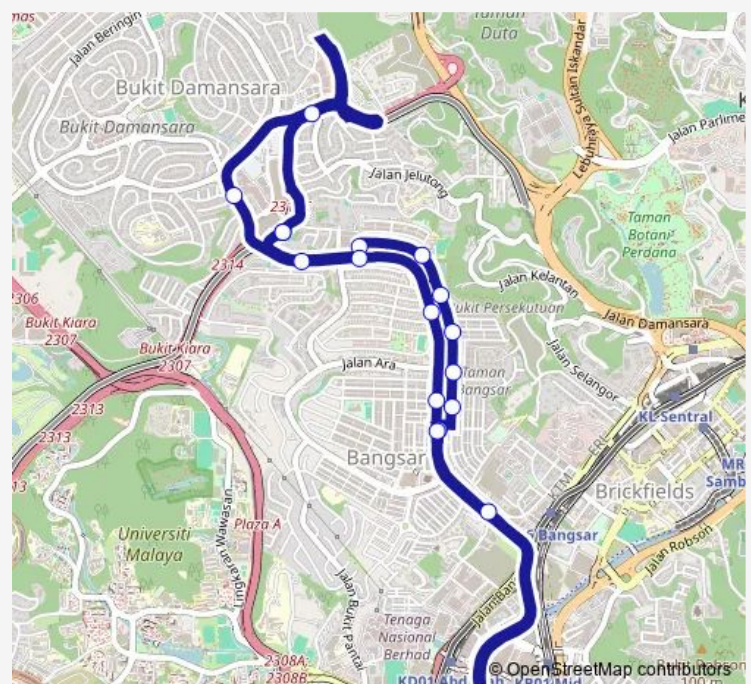

Bus T817

[Go to website](#)

Direction

MRT Pusat Bandar Damansara Pintu A — MRT Pusat Bandar Damansara Pintu A

18 stops

[Open route schedule](#)

MRT Pusat Bandar Damansara Pintu A

BSC (Selatan)

Route schedule

MRT Pusat Bandar Damansara Pintu A — MRT Pusat Bandar Damansara Pintu A

Monday 06:00-23:30

Tuesday 06:00-23:30

Wednesday 06:00-23:30

Thursday 06:00-23:30

Friday 06:00-23:30

Saturday 06:00-23:30

Sunday 06:00-23:30

Route info

Direction: MRT Pusat Bandar Damansara Pintu A

Stops: 18

Trip Duration: 0 hour 35 min

T817

T817 Bus time schedules and route maps are available in an offline PDF at busmaps.com. Use the busmaps.com website to see live bus times, train schedule or subway schedule, and step-by-step directions for all public transit in Kuala Lumpur