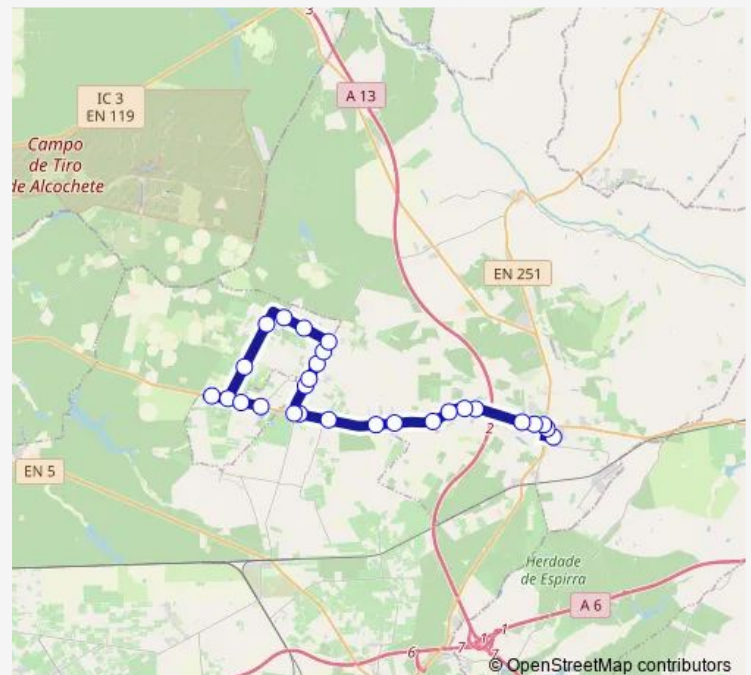

Route schedule

Pegões (ESC Básica 23) — Faias (EN 4) ESC Primária

Monday 13:35-17:35

Tuesday 13:35-17:35

Wednesday 13:35

Thursday 13:35-17:35

Friday 13:35-17:35

Saturday —

Sunday —

Route info

Direction: Pegões (ESC Básica 23)

Stops: 27

Trip Duration: 0 hour 38 min

4520 — Faias - Pegões

BusMaps

R Foros Passarinhasx R Francisco Jorge