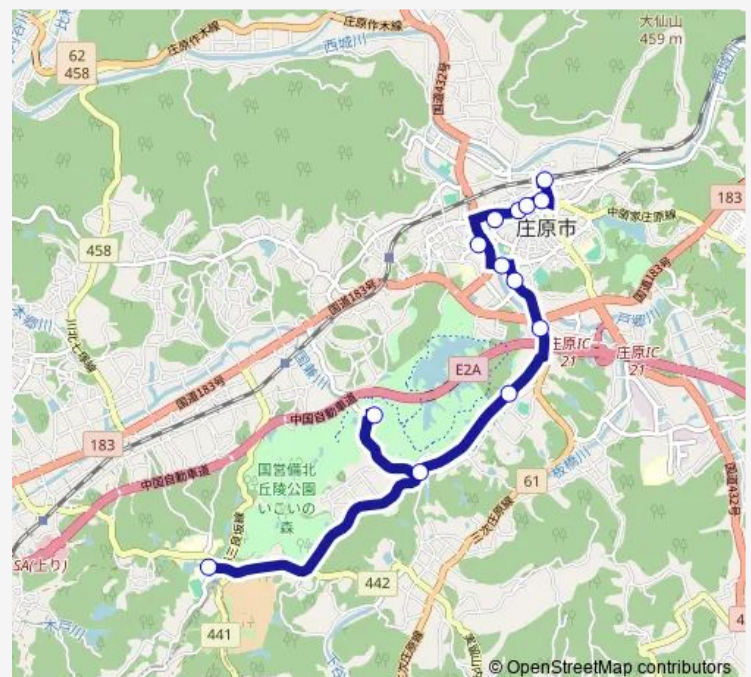

Route schedule

県立大学バスロータリー — 庄原駅

Monday 08:00-21:40

Tuesday 08:00-21:40

Wednesday 08:00-21:40

Thursday 08:00-21:40

Friday 08:00-21:40

Saturday 19:40

Sunday 19:40

Route info

Direction: 県立大学バスロータリー

Stops: 12

Trip Duration: 0 hour 20 min

■ 県大線

BusMaps

Direction

Friday 07:35-21:10

Saturday 19:10

Sunday 19:10

Route info

Direction: 庄原駅

Stops: 12

Trip Duration: 0 hour 21 min

Direction

Sunday 08:00-17:25

Route info

Direction: 庄原駅

Stops: 13

Trip Duration: 0 hour 25 min

県大線 Bus time schedules and route maps are available in an offline PDF at busmaps.com. Use the busmaps.com website to see live bus times, train schedule or subway schedule, and step-by-step directions for all public transit in Shobara