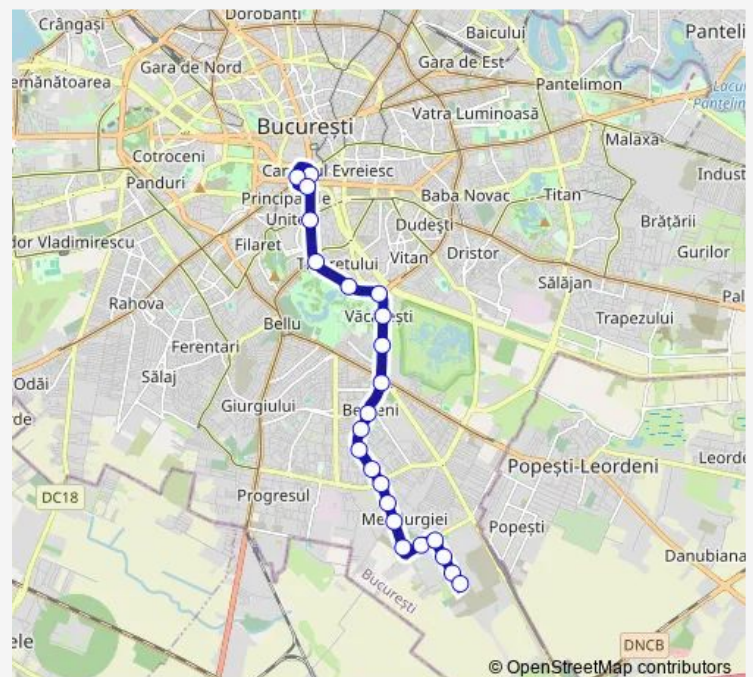

Straduintei

Aliorului

Platforma Metalurgiei

Bd. Metalurgiei 29

Drumul Binelui

Metro Berceni

Bd. Metalurgiei 136

Dumitru Brumarescu

### Route schedule

Piata Unirii 4 — Vulcan Berceni

Monday 00:00-23:30

Tuesday 00:00-23:30

Wednesday 00:00-23:30

Thursday 00:00-23:30

Friday 00:00-23:30

Saturday 00:00-23:30

### Route info

Direction: Piata Unirii 4

Stops: 23

Trip Duration: 0 hour 21 min

Dumitru Brumarescu 14

Vulcan Berceni

## Route schedule

Vulcan Berceni — Piata Unirii 4

Monday 00:00-23:30

Tuesday 00:00-23:30

Wednesday 00:00-23:30

Thursday 00:00-23:30

Friday 00:00-23:30

Saturday 00:00-23:30