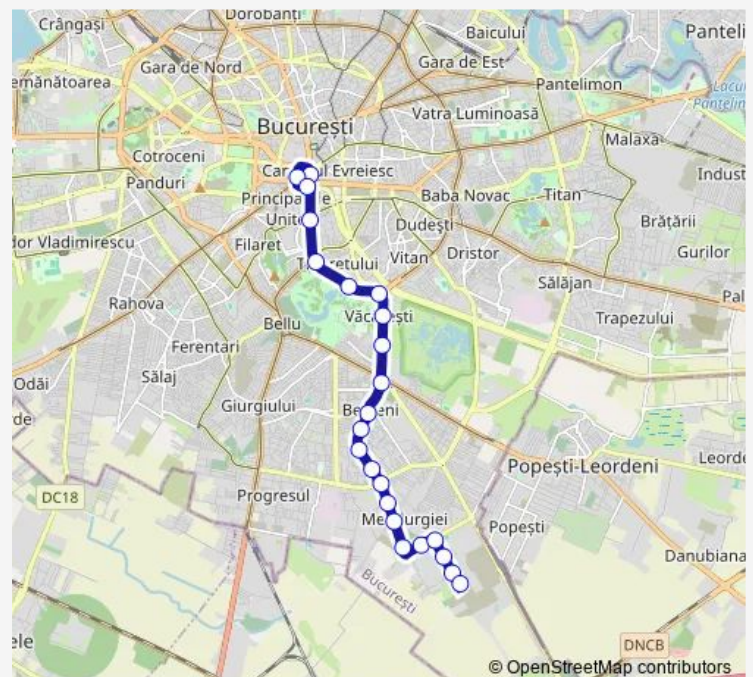

I.M.G.B. Poarta 3

Route schedule

Piata Unirii 4 — Vulcan Berceni

Monday 00:00-23:30

Tuesday 00:00-23:30

Wednesday 00:00-23:30

Thursday 00:00-23:30

Friday 00:00-23:30

Saturday 00:00-23:30

Sunday 00:00-23:30

Route info

Direction: Piata Unirii 4

Stops: 23

Trip Duration: 0 hour 26 min

Dimitru Brumarescu 14

Vulcan Berceni

Direction

Vulcan Berceni — Piata Unirii 4

23 stops

[Open route schedule](#)

Vulcan Berceni

Dumitru Brumarescu 14

I.M.G.B. Poarta 3

Dumitru Brumarescu

Thursday 00:00-23:30

Friday 00:00-23:30

Saturday 00:00-23:30

Sunday 00:00-23:30

Route info

Direction: Vulcan Berceni

Stops: 23

Trip Duration: 0 hour 18 min