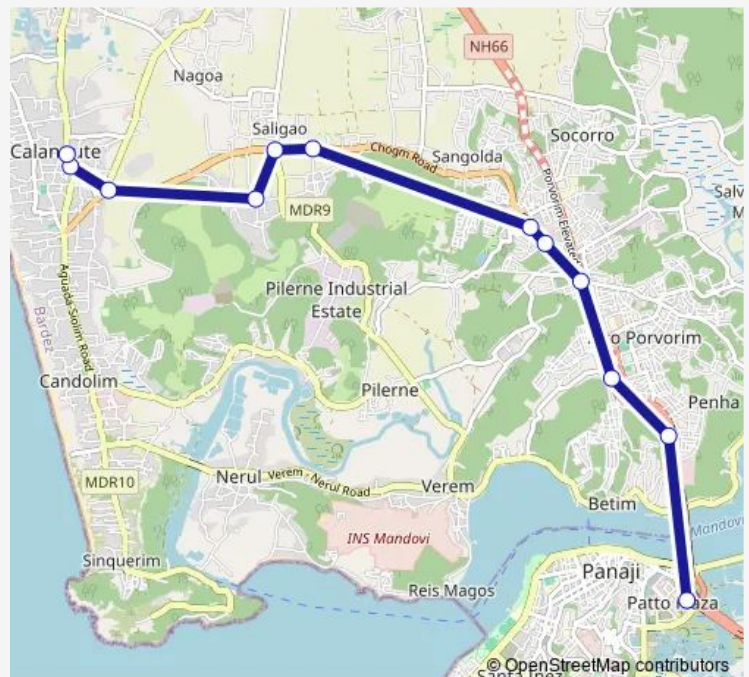

Bus PNJ53 Panaji - Calangute via Sangolda

[Go to website](#)

Direction

Panaji KTC Bus Stand — Calangute

12 stops

[Open route schedule](#)

Panaji KTC Bus Stand

Sai Service

Teen Building

Gulyakade

Ambeshwar Temple, Sangolda

Sangolda

St. Anne's Chapel

Saligao Junction

Aradi

Aradi, Saligao

Calangute Circle

Calangute

Route schedule

Panaji KTC Bus Stand — Calangute

Monday 16:30

Tuesday 16:30

Wednesday 16:30

Thursday 16:30

Friday 16:30

Saturday 16:30

Sunday 16:30

Route info

Direction: Panaji KTC Bus Stand

Stops: 12

Trip Duration: 0 hour 35 min

■ PNJ53 — Panaji - Calangute via Sangolda