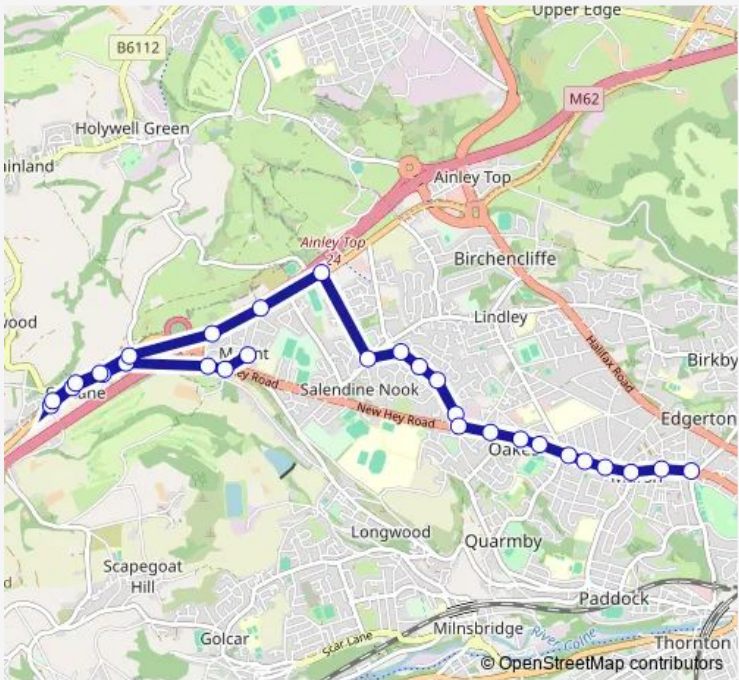

Bus P48 Crosland Road - Moorlands Primary School

[Go to website](#)

**Direction**  
 Moorlands Rd Roman Avenue — Gledholt Roundabout  
 29 stops  
[Open route schedule](#)

- Moorlands Rd Roman Avenue
- New Hey Road Ray Gate
- New Hey Rd Mount Avenue
- New Hey Rd Swan Lane
- New Hey Rd Mulehouse Lane
- New Hey Rd Stainland Road
- New Hey Road Slack Ln
- New Hey Road Slack Ln
- New Hey Rd Stainland Road
- New Hey Rd Springfield Terrace
- New Hey Rd Swan Lane
- Lindley Moor Road Mount Roundabout
- Lindley Moor Rd Moorlands Road
- Lindley Moor Rd Old Lindley Road
- Deer Croft Road
- Crosland Road Low Hills Ln
- Crosland Road Burniston Dr
- Crosland Road Low Hills Ln
- Crosland Rd New Hey Road
- Crosland Road
- Plover Road

Route schedule  
 Moorlands Rd Roman Avenue — Gledholt Roundabout

Monday	15:25
Tuesday	15:25
Wednesday	15:25
Thursday	15:25
Friday	15:25
Saturday	—
Sunday	—

Route info  
 Direction: Moorlands Rd Roman Avenue  
 Stops: 29  
 Trip Duration: 0 hour 30 min

Gledholt Roundabout

**Direction**

Crosland Rd New Hey Road — Moorlands Rd Roman Avenue

8 stops

[Open route schedule](#)

Crosland Rd New Hey Road

Crosland Road Low Hills Ln

Crosland Road Burniston Dr

## Route info

Direction: Crosland Rd New Hey Road

Stops: 8

Trip Duration: 0 hour 15 min

P48 Bus time schedules and route maps are available in an offline PDF at [busmaps.com](http://busmaps.com). Use the [busmaps.com](http://busmaps.com) website to see live bus times, train schedule or subway schedule, and step-by-step directions for all public transit in Huddersfield