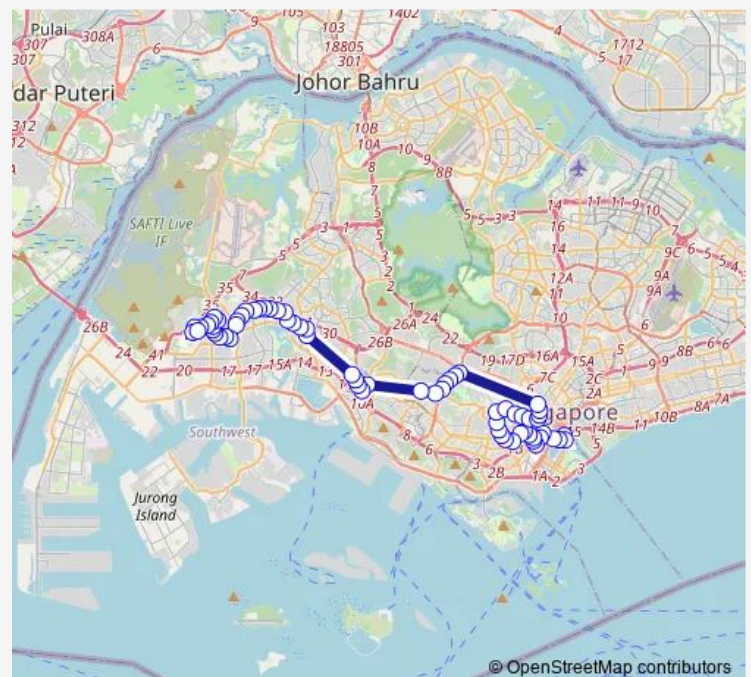

The Float @ Marina Bay

The Esplanade

City Hall Stn Exit B

Opp The Treasury

Boat Quay

Clarke Quay Stn Exit E

Clarke Quay

BEF Fort Canning Stn

Orchard Stn/Lucky Plaza

Opp Somerset Stn

Concorde Hotel S'pore

Route schedule

Marina Ctr Ter — Blk 924

Monday —

Tuesday —

Wednesday —

Thursday —

Friday —

Saturday 24:00

Sunday —

Route info

Direction: Marina Ctr Ter

Stops: 67

Trip Duration: 2 hour 33 min

■ 5n

BusMaps

Dhoby Ghaut Stn

Sch of the Arts

Peace Ctr

Selegie Ctr

Little India STN Exit A

Opp Lutheran Twrs