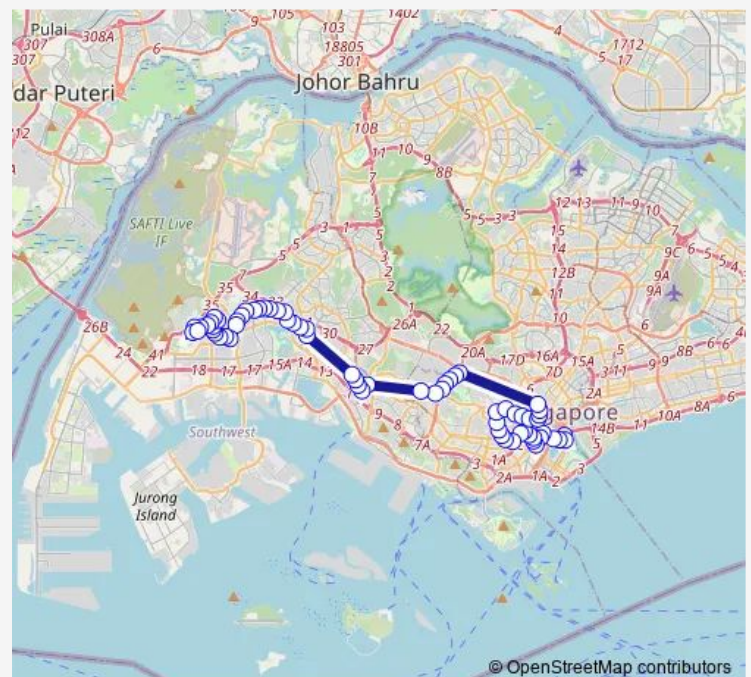

### Direction

Marina Ctr Ter — Blk 924

67 stops

[Open route schedule](#)

Marina Ctr Ter

AFT S'Pore Flyer

The Float @ Marina Bay

The Esplanade

Hotel Miramar

Holiday Inn Atrium

The Boys' Brigade Hq

Opp Great World City

Aft Zion Full Gospel Ch

Bef Orchard Blvd

Orchard Stn/Lucky Plaza

Opp Somerset Stn

### Route schedule

Marina Ctr Ter — Blk 924

Monday —

Tuesday —

Wednesday —

Thursday —

Friday —

Saturday 24:00

### Route info

Direction: Marina Ctr Ter

Stops: 67

Trip Duration: 2 hour 33 min

■ 5N

BusMaps

Dhoby Ghaut Stn

Sch of the Arts