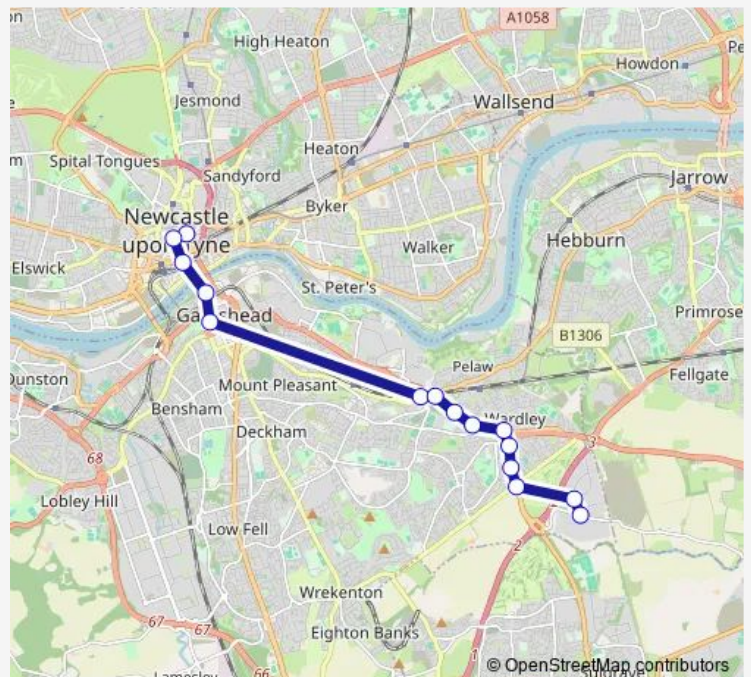

### Direction

Follingsby Lane — Monument Market Street

10 stops

[Open route schedule](#)

Follingsby Lane

Lingey Lane-Langley Avenue

Lingey Lane-Montrose Drive

Felling Bypass-Turfside

Felling Bypass-Grange Close

Felling Bypass-Field Lane

Heworth Interchange

Gateshead Interchange

A184

Monument Market Street

### Route info

Direction: Follingsby Lane

Stops: 10

Trip Duration: 0 hour 22 min

■ X58 — Follingsby Amazon - Newcastle

**Direction**

Monument Market Street — Follingsby Lane

15 stops

[Open route schedule](#)

Monument Market Street

Monument Market Street

High Level Bridge North End

Wellington Street

Gateshead Interchange

Heworth Interchange

Heworth Felling By-Pass