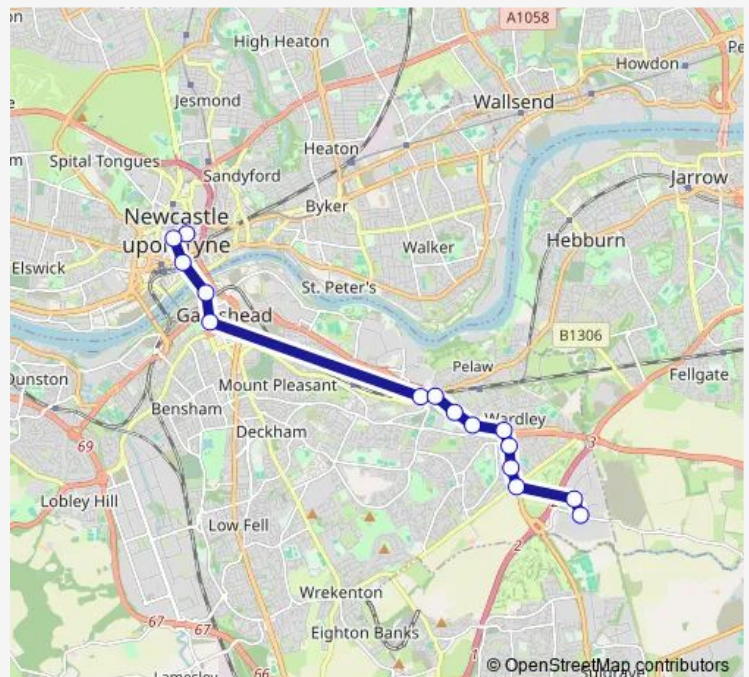

Lingey Lane-Montrose Drive

Felling Bypass-Turfside

Felling Bypass-Grange Close

Felling Bypass-Field Lane

Heworth Interchange

Gateshead Interchange

A184

Monument Market Street

Sunday 18:09

Route info

Direction: Follingsby Lane

Stops: 10

Trip Duration: 0 hour 22 min

■ X58 — Follingsby Amazon - Newcastle

Direction

Monument Market Street — Follingsby Lane

15 stops

[Open route schedule](#)

Monument Market Street

Monument Market Street

High Level Bridge North End

Wellington Street

Gateshead Interchange

Heworth Interchange

Saturday 06:24-06:54

Sunday 06:24-06:54

Route info

Direction: Monument Market Street

Stops: 15

Trip Duration: 0 hour 24 min

X58 Bus time schedules and route maps are available in an offline PDF at busmaps.com. Use the busmaps.com website to see live bus times, train schedule or subway schedule, and step-by-step directions for all public transit in Gateshead