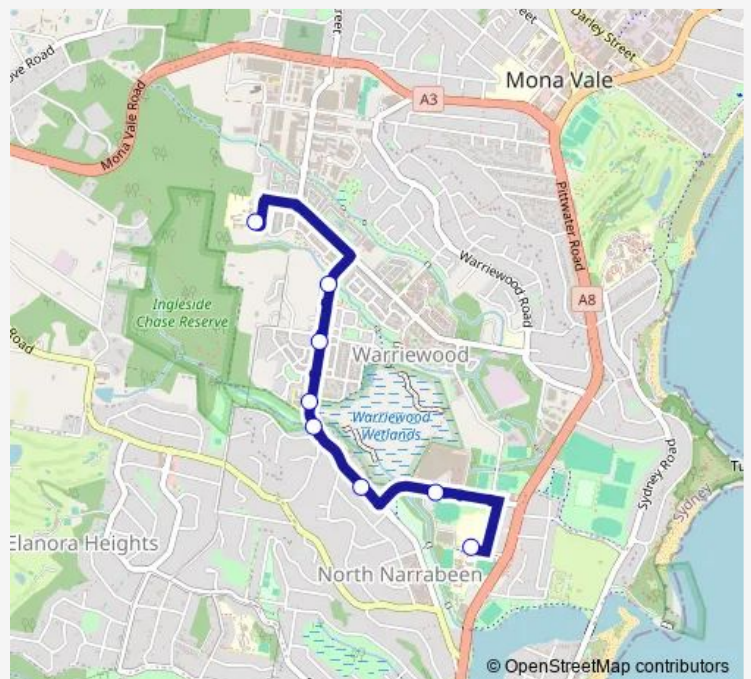

School Bus 630n North Narrabeen Public School to Mater Maria Warriewood

[Go to website](#)

Direction

Narabeen North Public School, Namona St — Mater Maria College

8 stops

[Open route schedule](#)

Narabeen North Public School, Namona St

Jacksons Rd Opp Warriewood Square

Garden St Opp Katoa Reserve

Garden St After Irrawong Rd

Garden St Before Watergum Dr

Garden St At Orchard St

Garden St Before Macpherson St

Mater Maria College

Route schedule

Route info

Direction: Narabeen North Public School, Namona St

Stops: 8

Trip Duration: 0 hour 12 min

630n School Bus time schedules and route maps are available in an offline PDF at busmaps.com. Use the busmaps.com website to see live bus times, train schedule or subway schedule, and step-by-step directions for all public transit in Sydney