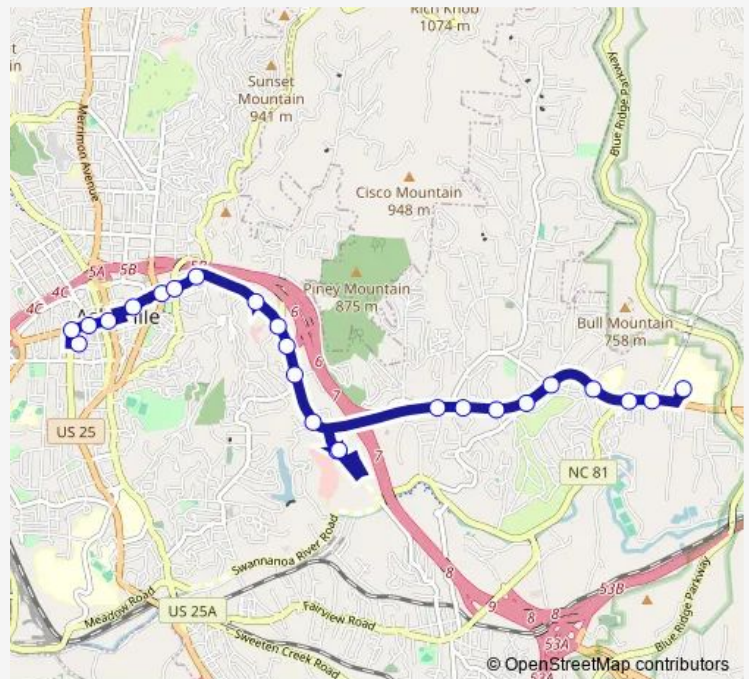

### Route schedule

Veterans Affairs Medical Center at Tunnel Rd — S4 + WE1 (WB) Bay

Monday	06:33-23:33
Tuesday	06:33-23:33
Wednesday	06:33-23:33
Thursday	06:33-23:33
Friday	06:33-23:33
Saturday	06:33-23:33
Sunday	08:33-18:13

### Route info

Direction: Veterans Affairs Medical Center at Tunnel Rd

Stops: 22

Trip Duration: 0 hour 22 min

■ We1 — West East 1

**Direction**

New Leicester Hwy at Walgreens — 170 + WE1 EB Bay

16 stops

Thursday 07:08-20:08

Friday 07:08-20:08

Saturday 08:08-20:08

Sunday 09:08-18:08

**Route info**

Direction: New Leicester Hwy at Walgreens

Stops: 16

Trip Duration: 0 hour 13 min

## Route info

Direction: S4 + WE1 (WB) Bay

Stops: 19

Trip Duration: 0 hour 20 min

**Direction**

170 + WE1 EB Bay — Veterans Affairs Medical Center at Tunnel Rd

25 stops

[Open route schedule](#)