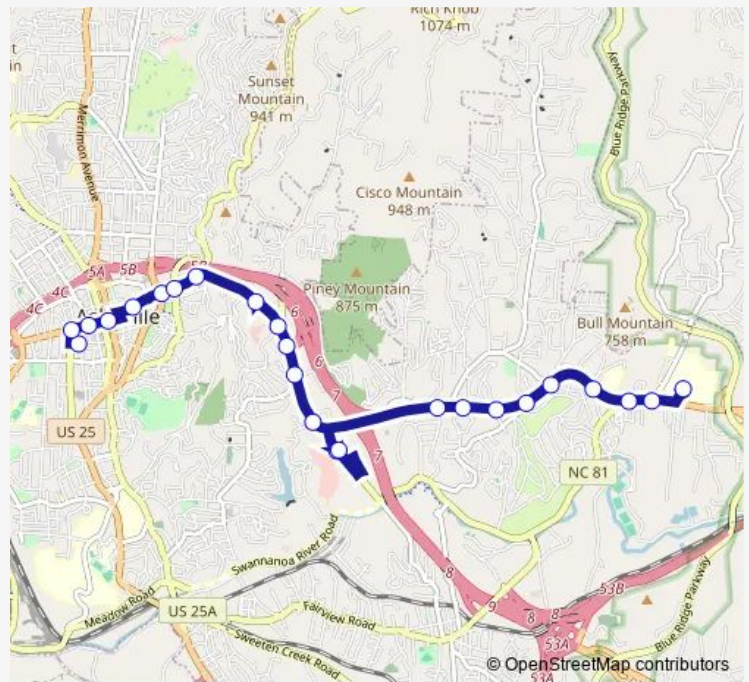

Bus WE1 West East 1

[Go to website](#)

Direction
 170 + WE1 EB Bay — Veterans Affairs Medical Center at Tunnel Rd
 24 stops
[Open route schedule](#)

- 170 + WE1 EB Bay
- Asheland Ave at Patton Ave
- Patton Ave at Haywood St
- Patton Ave at Biltmore Ave
- College St at Court Plaza
- College St at S Charlotte St
- College St at Martin Luther King Jr Dr
- Tunnel Rd at College St
- Tunnel Rd at Ingles
- Tunnel Rd at Chunns Cove Rd
- Tunnel Rd at I-240
- Tunnel Rd at Kenilworth Rd
- Tunnel Rd at White Pine Dr
- S Tunnel Rd at Asheville Mall
- S Tunnel Rd at Asheville Mall
- Tunnel Rd at Crockett Ave
- Tunnel Rd at Overbrook Rd
- Tunnel Rd at Arco Rd
- Tunnel Rd at Governors View Rd
- Tunnel Rd at Beverly Rd
- Tunnel Rd at Maple Springs Rd

Route schedule

170 + WE1 EB Bay — Veterans Affairs Medical Center at Tunnel Rd

Monday	06:00-23:00
Tuesday	06:00-23:00
Wednesday	06:00-23:00
Thursday	06:00-23:00
Friday	06:00-23:00
Saturday	06:00-23:00
Sunday	08:00-17:40

Route info

Direction: 170 + WE1 EB Bay
 Stops: 24
 Trip Duration: 0 hour 24 min

WE1 — West East 1

Tunnel Rd at Swannanoa River Rd

Tunnel Rd at Riceville Rd

Veterans Affairs Medical Center at Tunnel Rd

Direction

New Leicester Hwy at Walgreens — 170 + WE1 EB Bay

16 stops

[Open route schedule](#)

New Leicester Hwy at Walgreens

New Leicester Hwy at Tradewind Dr

New Leicester Hwy at Old County Home Rd

New Leicester Hwy at Eliada Home Rd/Cvs