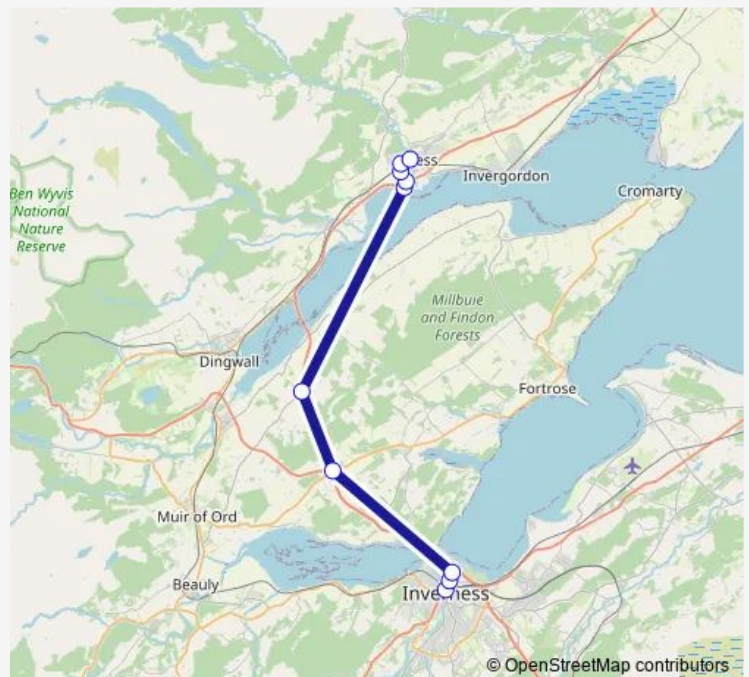

Bus X25 Inverness - Alness

[Go to website](#)

Direction

County Carpets — Tesco

18 stops

[Open route schedule](#)

County Carpets

Highland Hospice Shop

Kirkside Junction

Dal nan Rocas

A9 Junction

Crossroads

Seafield Road

Stagecoach Depot

Inverness College

Bus Station Stance 2

Marks and Spencer

Morrisons

Diriebught Road

King Duncans Road

UHI Campus

UHI Main Campus

Student Accommodation

Tesco

Route schedule

County Carpets — Tesco

Monday 07:47

Tuesday 07:47

Wednesday 07:47

Thursday 07:47

Friday 07:47

Saturday 15:57

Sunday —

Route info

Direction: County Carpets

Stops: 18

Trip Duration: 0 hour 52 min

X25 — Inverness - Alness

BusMaps