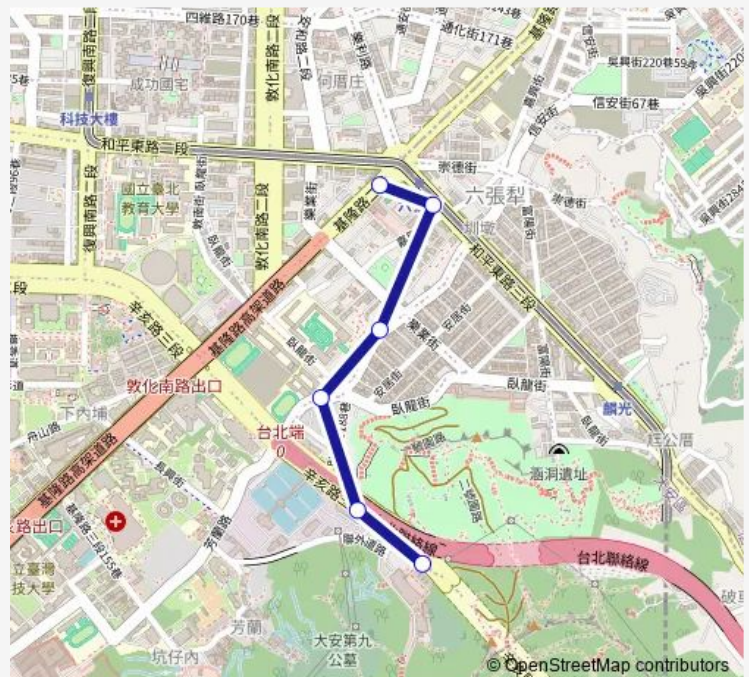

### Route schedule

捷運六張犁站(基隆路) — 第二殯儀館

Monday 06:45-18:10

Tuesday 06:45-18:10

Wednesday 06:45-18:10

Thursday 06:45-18:10

Friday 06:45-18:10

Saturday 06:45-18:10

Sunday 06:45-18:10

### Route info

Direction: 捷運六張犁站(基隆路)

Stops: 6

Trip Duration: 0 hour 9 min

懷恩專車S32 — 捷運六張犁站-第二殯儀館

BusMaps

懷恩專車S32 Bus time schedules and route maps are available in an offline PDF at [busmaps.com](https://busmaps.com). Use the [busmaps.com](https://busmaps.com) website to see live bus times, train schedule or subway schedule, and step-by-step directions for all public transit in Taipei