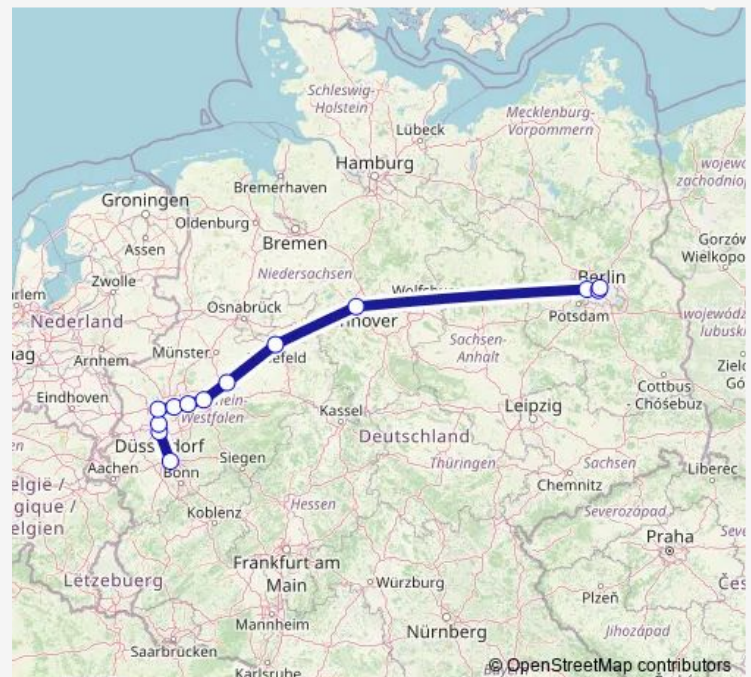

Rail ICE 543

[Go to website](#)

Direction

Köln Hbf — Berlin Gesundbrunnen

13 stops

[Open route schedule](#)

Köln Hbf

Düsseldorf Hbf

Düsseldorf Flughafen

Duisburg Hbf

Essen Hbf

Bochum Hbf

Dortmund Hbf

Hamm(Westf)

Bielefeld Hbf

Hannover Hbf

Thursday 06:26

Friday 06:26

Saturday 06:26

Sunday 06:26

Route info

Direction: Köln Hbf

Stops: 13

Trip Duration: 4 hour 52 min

Route info

Direction:

Stops: 0

Trip Duration: – min

ICE 543 Rail time schedules and route maps are available in an offline PDF at busmaps.com. Use the busmaps.com website to see live bus times, train schedule or subway schedule, and step-by-step directions for all public transit in Berlin