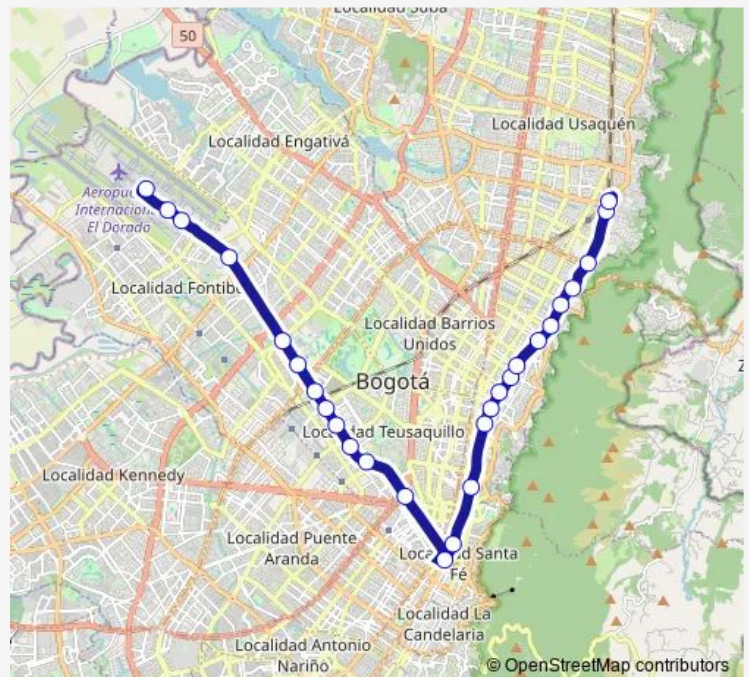

K7 - CL70A

K7 - CL73

K7 - CL82

Route schedule

Muelle Internacional — K7 - CL117

Monday	05:00-22:23
Tuesday	05:00-22:23
Wednesday	05:00-22:23
Thursday	05:00-22:23
Friday	05:00-22:23
Saturday	05:00-22:23
Sunday	—

Route info

Direction: Muelle Internacional

Stops: 27

Trip Duration: 1 hour 35 min

M86

BusMaps

K7 - CL87

K7 - CL92