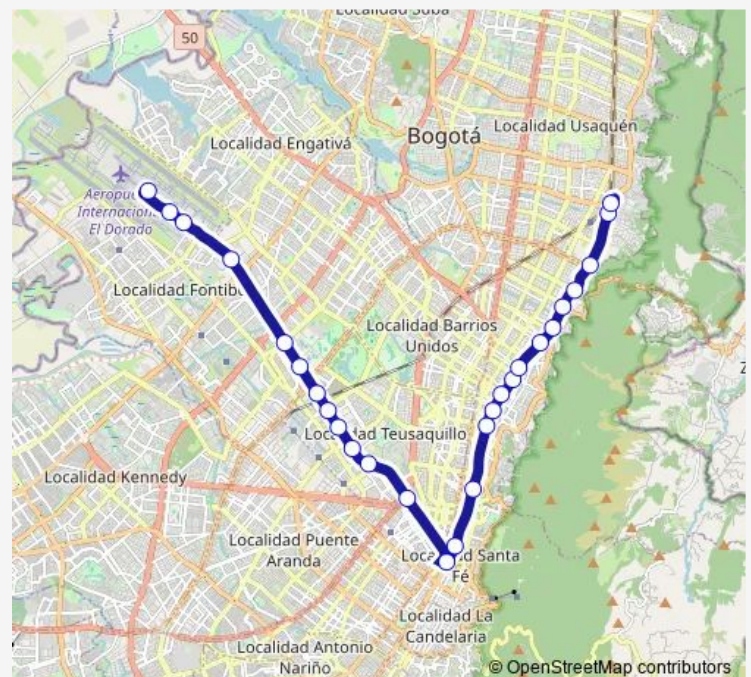

Thursday 05:00-22:23

Friday 05:00-22:23

Saturday 05:00-22:23

Sunday —

Route info

Direction: Muelle Internacional

Stops: 27

Trip Duration: 1 hour 35 min

M86

BusMaps

K7 - CI87

K7 - CI92

K7 - CI94

K7 - CI100

K7 - CI114

K7 - CI117