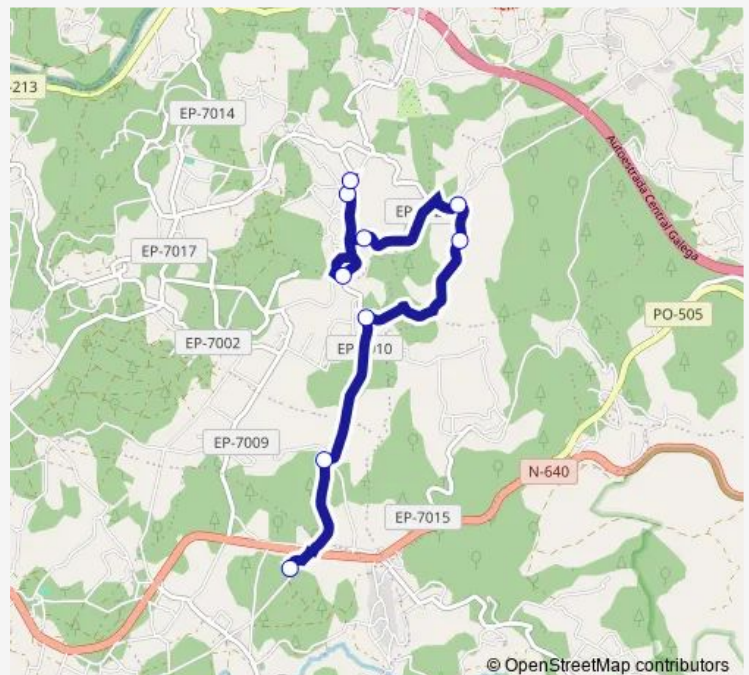

Gonten

Devesa

Aldea Grande

Portecelo

A Pena

A Mota Ii

A Mota Iii

Route schedule

Ceip do Foxo — A Mota Iii

Monday 15:35

Tuesday 16:45

Wednesday 15:35

Thursday 15:35

Friday 15:35

Saturday —

Sunday —

Route info

Direction: Ceip do Foxo

Stops: 9

Trip Duration: 0 hour 25 min

■ XG620007 — Ceip do Foxo - A Mota Iii

Direction

A Mota Iii — Ceip do Foxo

9 stops

[Open route schedule](#)

A Mota Iii

A Mota Ii

A Pena

Portecelo

Aldea Grande

Devesa

Gonten