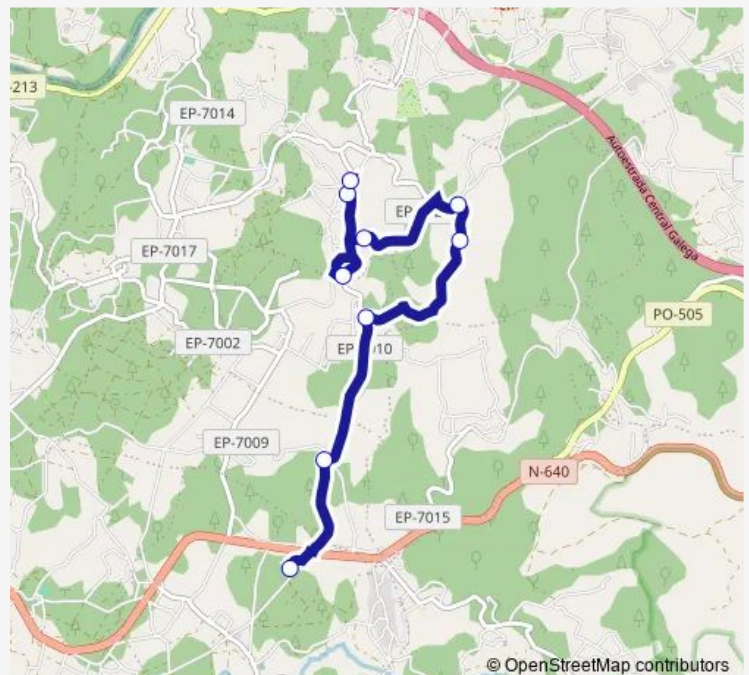

Gonten

Devesa

Aldea Grande

Portecelo

A Pena

A Mota li

A Mota lii

Route schedule

Route info

Direction: Ceip do Foxo

Stops: 9

Trip Duration: 0 hour 25 min

■ Xg620007 — Ceip do Foxo - A Mota lii

Direction

A Mota Iii — Ceip do Foxo

9 stops

[Open route schedule](#)

A Mota Iii

A Mota Ii

A Pena

Portecelo

Aldea Grande

Devesa

Gonten

Ventosela

Ceip do Foxo

Route schedule

A Mota Iii — Ceip do Foxo

Monday	08:55
Tuesday	08:55
Wednesday	08:55
Thursday	08:55
Friday	08:55
Saturday	—
Sunday	—

Route info

Direction: A Mota Iii

Stops: 9