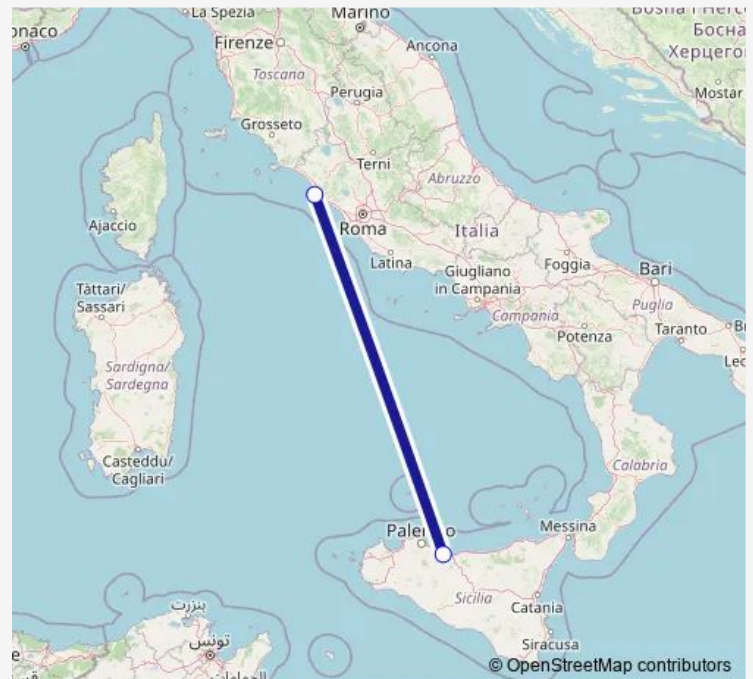

Ferry ITCVV-ITTRI Civitavecchia-Termini Imerese

[Go to website](#)

Direction

Civitavecchia — Termini Imerese

2 stops

[Open route schedule](#)

Civitavecchia

Termini Imerese

Route schedule

Civitavecchia — Termini Imerese

Monday	—
Tuesday	09:00
Wednesday	09:00
Thursday	09:00
Friday	09:00
Saturday	—
Sunday	21:00

Route info

Direction: Civitavecchia

Stops: 2

Trip Duration: 12 hour 0 min

■ ITCVV-ITTRI — Civitavecchia-Termini Imerese

ITCVV-ITTRI Ferry time schedules and route maps are available in an offline PDF at busmaps.com. Use the busmaps.com website to see live bus times, train schedule or subway schedule, and step-by-step directions for all public transit in Termini Imerese