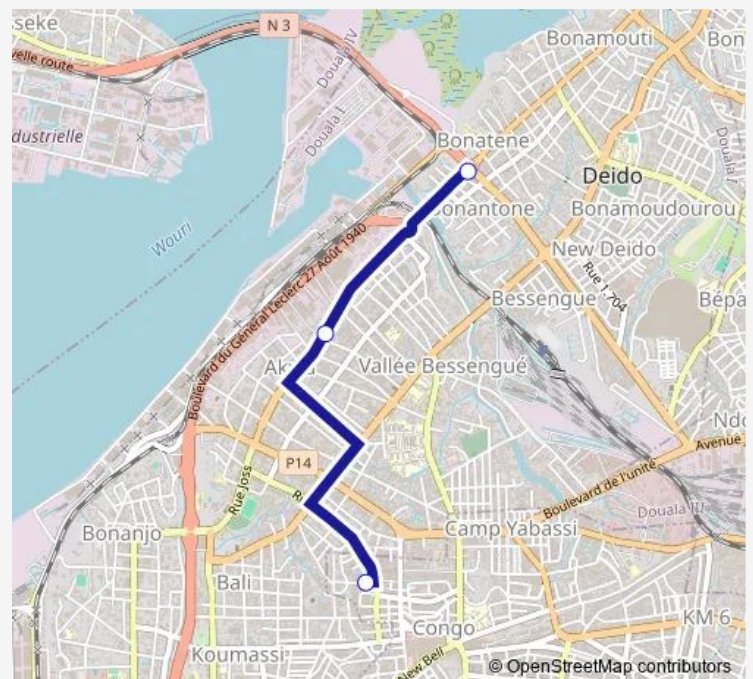

Communal Taxi Service Carrefour Anatole to Rond Point Deido

[Go to website](#)

Direction

Hotel Astoria — Total, Rond Point Deido

3 stops

[Open route schedule](#)

Hotel Astoria

Immeuble Socar

Total, Rond Point Deido

Route schedule

Hotel Astoria — Total, Rond Point Deido

Monday	14:18
Tuesday	14:18
Wednesday	14:18
Thursday	14:18
Friday	14:18
Saturday	14:18
Sunday	14:18

Route info

Direction: Hotel Astoria

Stops: 3

Trip Duration: 0 hour 14 min

Carrefour Anatole to Rond Point Deido

Communal Taxi Service time schedules and route maps are available in an offline PDF at busmaps.com. Use the busmaps.com website to see live bus times, train schedule or subway schedule, and step-by-step directions for all public transit in Douala