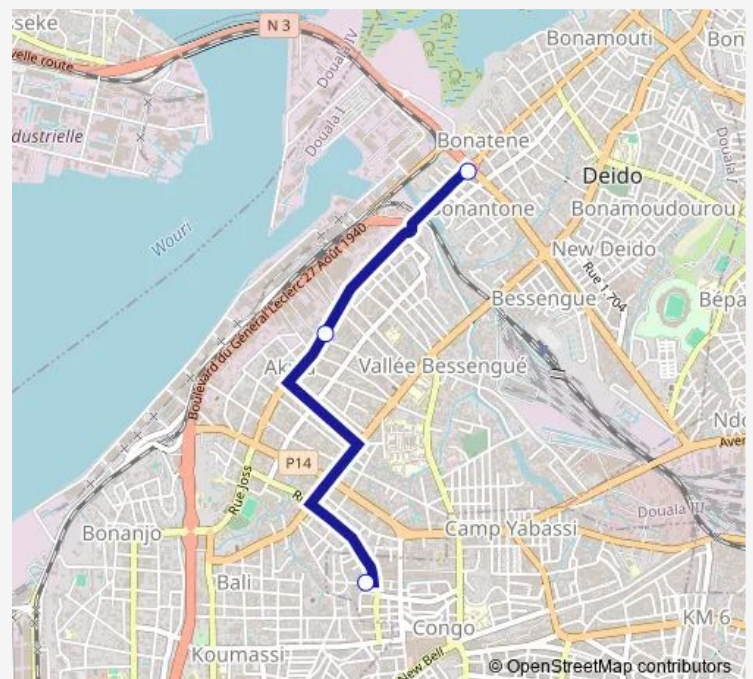

Communal Taxi Service Carrefour Anatole to Rond Point Deido

[Go to website](#)

Direction

Hotel Astoria — Total, Rond Point Deido

3 stops

[Open route schedule](#)

Hotel Astoria

Immeuble Socar

Total, Rond Point Deido

Route schedule

Hotel Astoria — Total, Rond Point Deido

Monday	14:18
Tuesday	14:18
Wednesday	14:18
Thursday	14:18
Friday	14:18
Saturday	14:18
Sunday	14:18

Route info

Direction: Hotel Astoria

Stops: 3

Trip Duration: 0 hour 14 min

Carrefour Anatole to Rond Point Deido

Communal Taxi Service time schedules and route maps are available in an offline PDF at busmaps.com. Use the busmaps.com website to see live bus times, train schedule or subway schedule, and step-by-step directions for all public transit in Douala