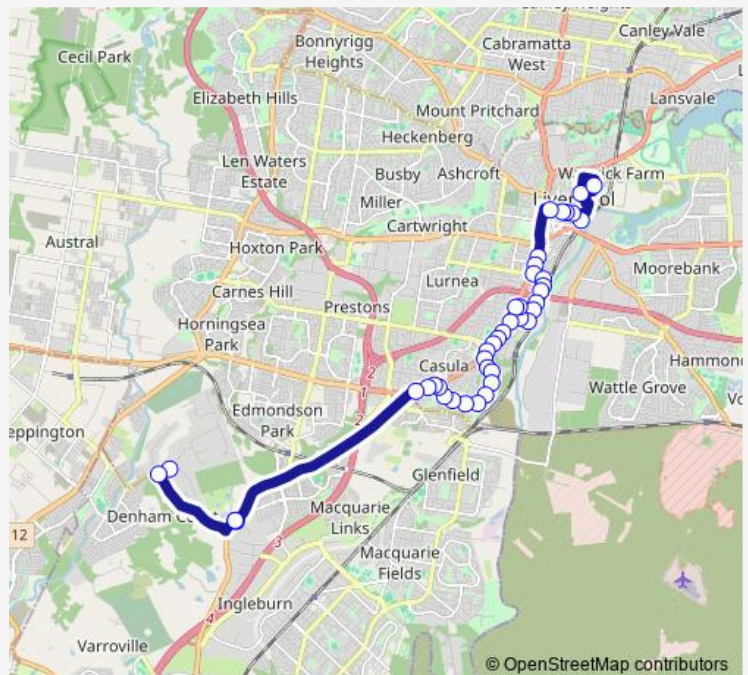

School Bus 2078 All Saints College to Denham Court

[Go to website](#)

Direction

All Saints' College, Bigge St — Campbelltown Rd Opp Blomfield Rd

42 stops

[Open route schedule](#)

- All Saints' College, Bigge St
- Liverpool Boys High School, Forbes St
- Liverpool Station, Stand A
- Moore St At Crawford Lane
- Moore St Before Macquarie St
- Macquarie, Liverpool-Parramatta Twy
- Moore St Opp Liverpool Presbyterian Church
- Hume Hwy Opp Passefield Rd
- Hume Hwy Opp Rose St
- Liverpool Regional Museum, Congressional Dr
- Congressional Dr Before Birkdale Cres
- Congressional Dr Opp Cypress Pl
- Congressional Dr At Lakewood Cres
- Lakewood Cres At Woodbrook Rd
- St Andrews Bvd After Lakewood Cres
- St Andrews Park, St Andrews Bvd
- St Andrews Bvd After Augusta St
- Holston St Before Atlanta Pl
- Hume Hwy At Holston St
- Hume Hwy Opp De Meyrick Av
- Hume Hwy At Marsh Pde

Route schedule

All Saints' College, Bigge St — Campbelltown Rd Opp Blomfield Rd

Monday	15:40
Tuesday	15:40
Wednesday	15:40
Thursday	15:40
Friday	15:40
Saturday	—
Sunday	—

Route info

Direction: All Saints' College, Bigge St

Stops: 42

Trip Duration: 0 hour 50 min

2078 — All Saints College to Denham Court

Hume Hwy At Lang Rd

Hume Hwy Opp Old Kurrajong Rd

Hume Hwy After Casula Rd

Leacocks Lane After Hume Hwy

Leacocks Lane Opp Roberts Rd

Campbelltown Rd Opp Blomfield Rd

2078 School Bus time schedules and route maps are available in an offline PDF at busmaps.com. Use the busmaps.com website to see live bus times, train schedule or subway schedule, and step-by-step directions for all public transit in Liverpool