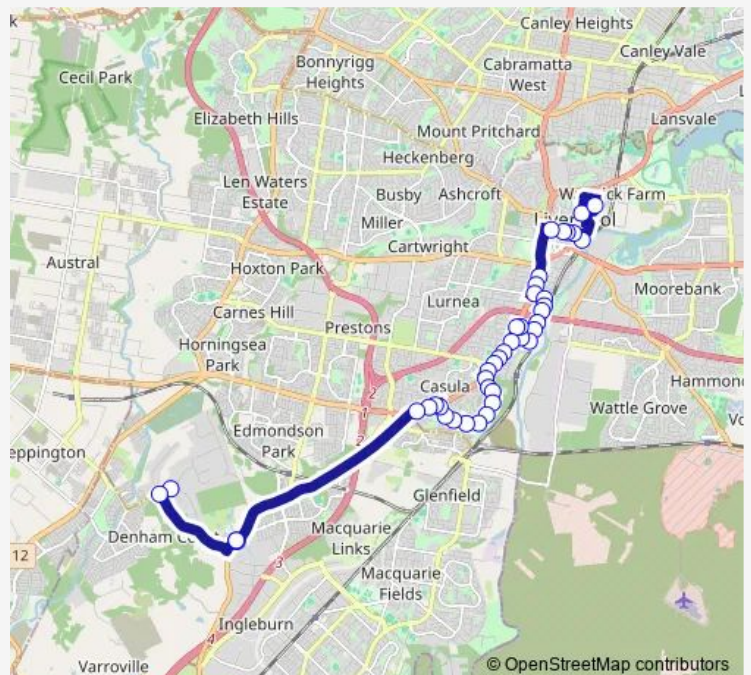

School Bus 2078 All Saints HS to Liverpool

[Go to website](#)

Direction

All Saints' College, Bigge St — Campbelltown Rd Opp Blomfield Rd

42 stops

[Open route schedule](#)

- All Saints' College, Bigge St
- Liverpool Boys High School, Forbes St
- Liverpool Station, Stand A
- Moore St At Crawford Lane
- Moore St Before Macquarie St
- Macquarie T-Way
- Moore St Opp Liverpool Presbyterian Church
- Hume Hwy Opp Passefield Rd
- Hume Hwy Opp Rose St
- Liverpool Regional Museum, Congressional Dr
- Congressional Dr Before Birkdale Cres
- Congressional Dr Opp Cypress Pl
- Congressional Dr At Lakewood Cres
- Lakewood Cres At Woodbrook Rd
- St Andrews Bvd After Lakewood Cres
- St Andrews Park, St Andrews Bvd
- St Andrews Bvd After Augusta St
- Holston St Before Atlanta Pl
- Hume Hwy At Holston St
- Hume Hwy Opp De Meyrick Av
- Hume Hwy At Marsh Pde

Route schedule

All Saints' College, Bigge St — Campbelltown Rd Opp Blomfield Rd

Monday	15:40
Tuesday	15:40
Wednesday	15:40
Thursday	15:40
Friday	—
Saturday	—
Sunday	—

Route info

Direction: All Saints' College, Bigge St

Stops: 42

Trip Duration: 0 hour 50 min

2078 — All Saints HS to Liverpool

Hume Hwy At Lang Rd

Hume Hwy Opp Old Kurrajong Rd

Hume Hwy After Casula Rd

Leacocks Lane After Hume Hwy

Leacocks Lane Opp Roberts Rd

Campbelltown Rd Opp Blomfield Rd

2078 School Bus time schedules and route maps are available in an offline PDF at busmaps.com. Use the busmaps.com website to see live bus times, train schedule or subway schedule, and step-by-step directions for all public transit in Liverpool