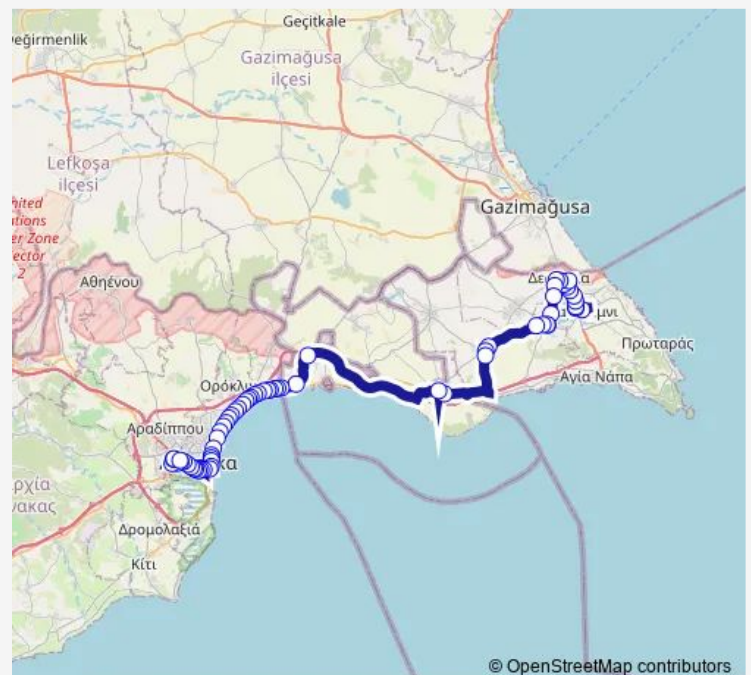

Wednesday 05:50

Thursday 05:50

Friday 05:50

Saturday —

Sunday —

Route info

Direction: Paralimni Square Bus Station

Stops: 66

Trip Duration: 1 hour 30 min

Michail Koutsofta - Mpoumpoulinas

Michali Vrachimi - Potamou 1

Eleftherias - Andrea Kazi

British Base (near highway exit)

Larnaka - Dekeleia Ave. - 4th Stop

Larnaka - Dekeleia Ave. - 2nd Stop