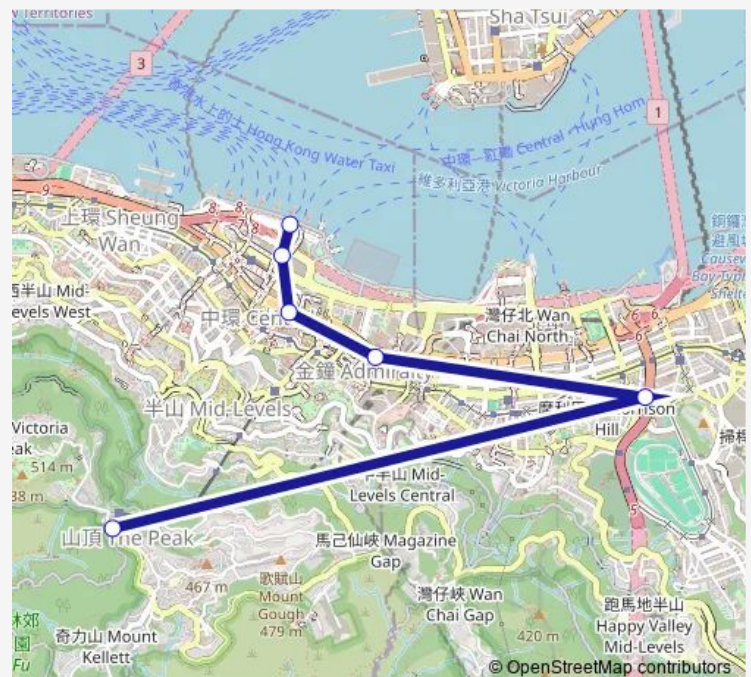

[Ctb] Admiralty Centre, Harcourt Road[[Kmb+Ctb] Admiralty Centre/
Admiralty Centre, Harcourt Road[[Kmb] Admiralty Centre

[Ctb] Statue Square, Connaught Road Central[[Kmb+Ctb] Statue Square/
Statue Square, Connaught Road Central[[Kmb] Statue Square

[Ctb] TWO International Finance Centre, MAN YIU Street

[Ctb] Central (Star Ferry)

Route schedule

[Ctb] THE Peak — [Ctb] Central (Star Ferry)

Monday	—
Tuesday	—
Wednesday	—
Thursday	—
Friday	—
Saturday	18:00-21:00
Sunday	18:00-21:00

Route info

Direction: [Ctb] THE Peak

Stops: 6

Trip Duration: 0 hour 30 min

■ X15 — Central (Central Ferry Pier NO. 6) - THE Peak

Direction

[Ctb] Central (Star Ferry) — [Ctb] THE Peak

5 stops

[Ctb] Paterson Street, Gloucester Road[[Kmb+Ctb] Paterson Street/
Paterson Street, Gloucester Road[[Kmb] Paterson Street

[Ctb] THE Peak

Route schedule

[Ctb] Central (Star Ferry) — [Ctb] THE Peak

Monday	—
Tuesday	—
Wednesday	—
Thursday	—
Friday	—
Saturday	10:00
Sunday	10:00