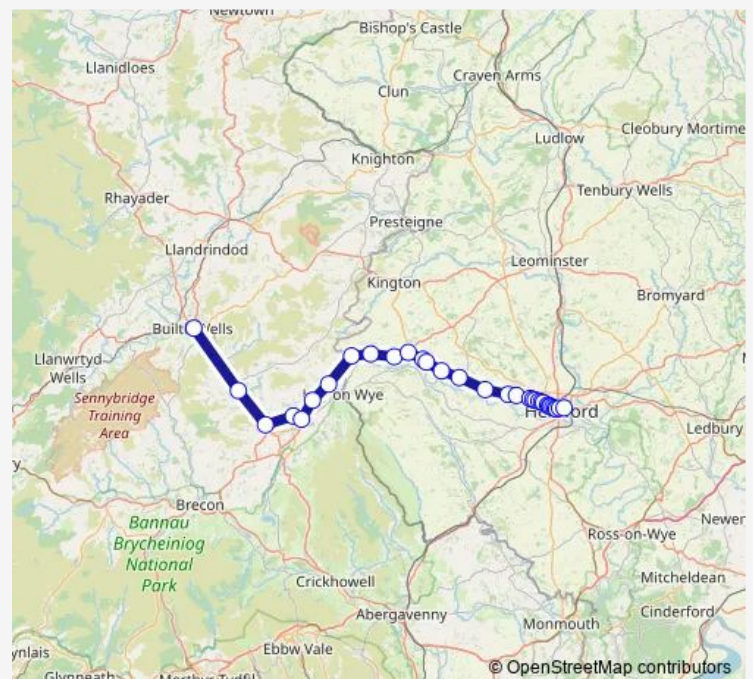

### Route schedule

Groe — Country Bus Station

Monday —

Tuesday —

Wednesday 09:35

Thursday —

Friday —

Saturday —

### Route info

Direction: Groe

Stops: 32

Trip Duration: 1 hour 17 min

X15 — Builth Wells - Hereford

BusMaps

Huntington Lane

Cotswold Drive

Hillary Drive

Memorial

Ingestre Street

Holmer Street

White Horse Street

Ryelands Street

Victoria Court

Old Market

## Route schedule

Country Bus Station — Groe

Monday —

Tuesday —

Wednesday 13:45

Thursday —

Friday —

Saturday —