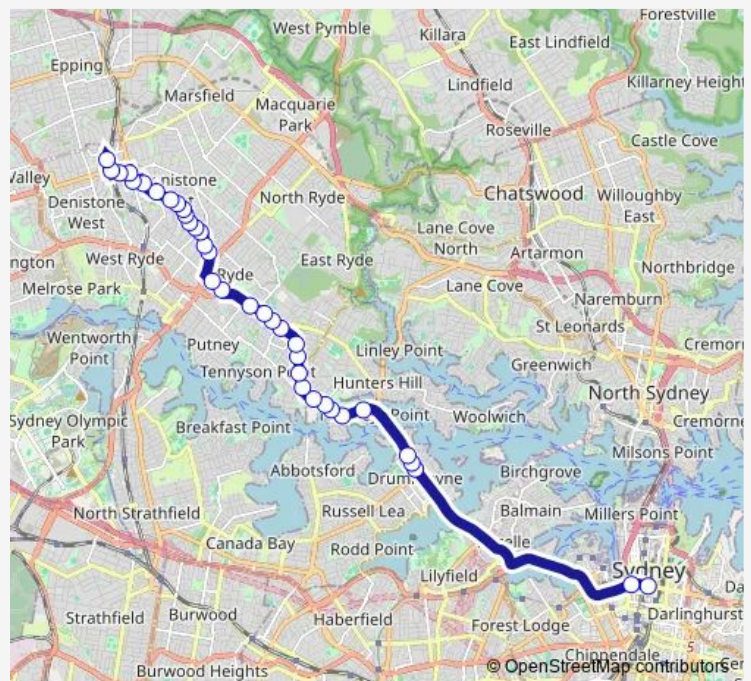

Ryde Aquatic Leisure Centre, Victoria Rd

St Charles Primary School, Victoria Rd

Blaxland Rd Before Hatton St

Blaxland Rd Opp Top Ryde Community Health Centre

Route schedule

Town Hall Station, Park St, Stand K — Eastwood Station, West Pde, Stand A

Monday 16:26-18:21

Tuesday 16:26-18:21

Wednesday 16:26-18:21

Thursday 16:26-18:21

Friday 16:26-18:21

Saturday —

Sunday —

Route info

Direction: Town Hall Station, Park St, Stand K

Stops: 36

Trip Duration: 0 hour 51 min

X15 — Prepay-Only - City Town Hall to Eastwood (Express Service)

Ryde Fire Station, Blaxland Rd

Northern Sydney Tafe, Blaxland Rd