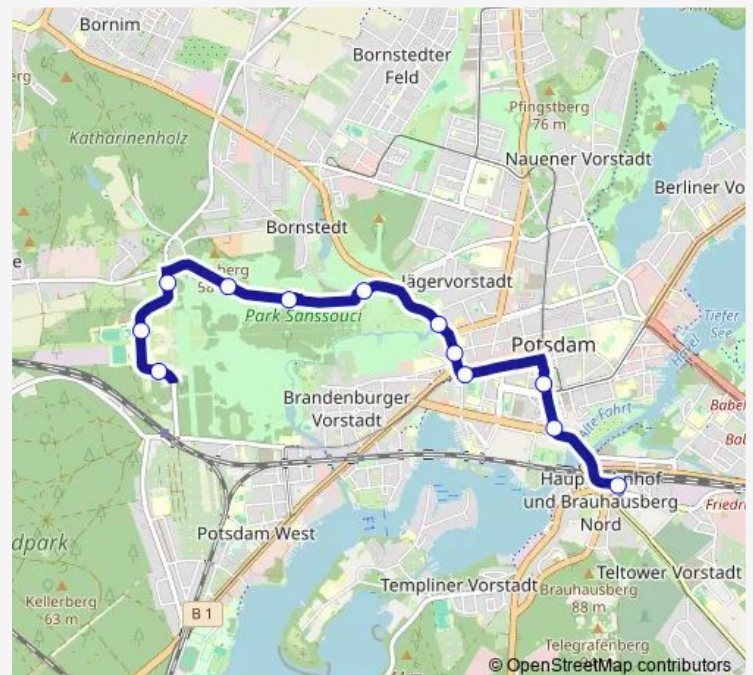

Potsdam, Platz der Einheit/West

Potsdam, Alter Markt/Landtag

S Potsdam Hauptbahnhof

Route schedule

Potsdam, Neues Palais — S Potsdam Hauptbahnhof

Monday	—
Tuesday	—
Wednesday	—
Thursday	—
Friday	—
Saturday	10:32-18:52
Sunday	10:32-18:52

Route info

Direction: Potsdam, Neues Palais

Stops: 12

Trip Duration: 0 hour 19 min

■ X15

BusMaps

Direction

S Potsdam Hauptbahnhof — Potsdam, Neues Palais

Monday —

Tuesday —

Wednesday —

Thursday —

Friday —

Saturday 10:13-18:33

Sunday 10:13-18:33

Route info