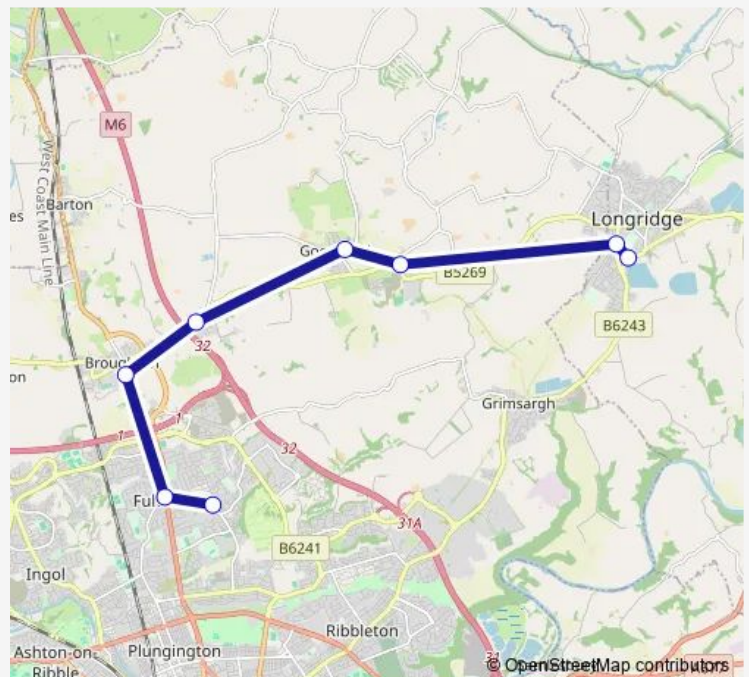

Village Centre

Orchard Farm

The Grapes Inn

Bleasdale Road

High School

St Cecillas RCHS

Route schedule

Turning Circle — St Cecillas RCHS

Monday 07:50

Tuesday 07:50

Wednesday 07:50

Thursday 07:50

Friday 07:50

Saturday —

Sunday —

Route info

Direction: Turning Circle

Stops: 8

Trip Duration: 0 hour 37 min

584 — Fulwood - Longridge High Schools

Direction

High School — Turning Circle

8 stops

[Open route schedule](#)

High School

St Cecilians RCHS

Tansy Road

The Grapes Inn

Langley Lane

Village Centre

Brookside Road

Turning Circle