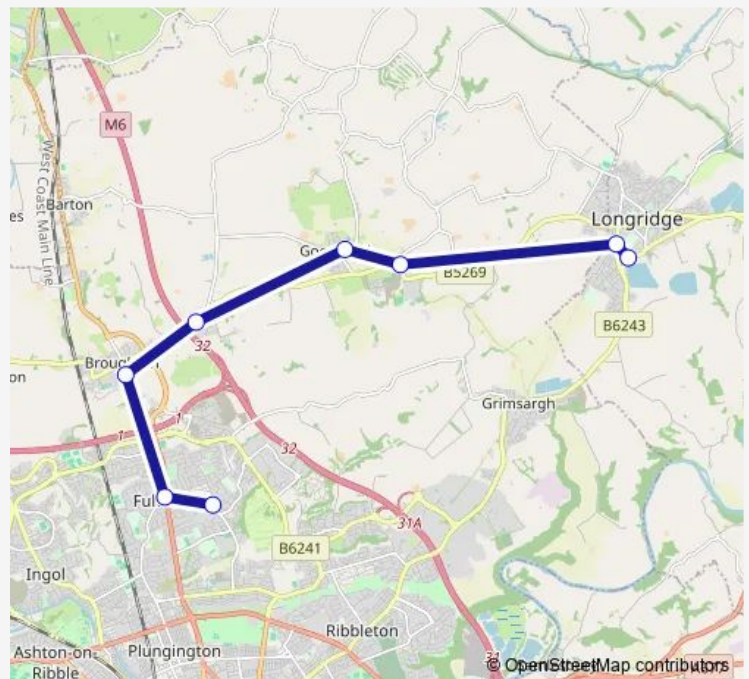

Village Centre

Orchard Farm

The Grapes Inn

Bleasdale Road

High School

St Cecillas RCHS

Route schedule

Turning Circle — St Cecillas RCHS

Monday 07:50

Tuesday 07:50

Wednesday 07:50

Thursday 07:50

Friday 07:50

Saturday —

Sunday —

Route info

Direction: Turning Circle

Stops: 8

Trip Duration: 0 hour 37 min

584 — Fulwood - Longridge High Schools

Direction

High School — Turning Circle

8 stops

[Open route schedule](#)

Route schedule

High School — Turning Circle

Monday	15:15
Tuesday	15:15
Wednesday	15:15
Thursday	15:15
Friday	15:15
Saturday	—
Sunday	—

Route info

Direction: High School

Stops: 8

Trip Duration: 0 hour 40 min