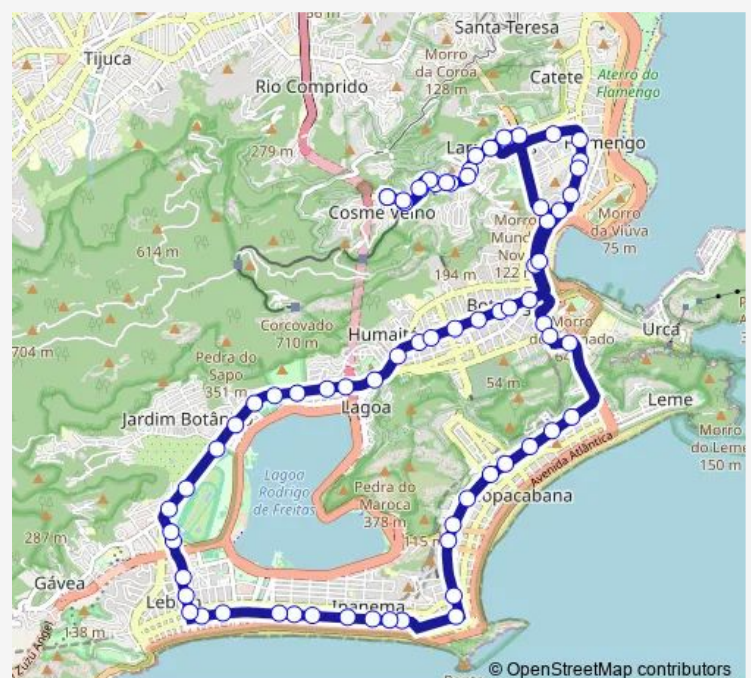

Shopping Riosul

BRS 1,2,3,I: Duvivier

BRS 2: Cardeal Arcoverde

BRS 2: Paula Freitas

Route schedule

Terminal do Cosme Velho : Plataforma B — Terminal do Cosme Velho : Plataforma B

Monday 00:00

Tuesday 00:00

Wednesday 00:00

Thursday 00:00

Friday 00:00

Saturday 00:00

Sunday 00:00

Route info

Direction: Terminal do Cosme Velho : Plataforma B

Stops: 71

Trip Duration: 1 hour 15 min

584 — Cosme Velho - Leblon

BRS 2: Figueiredo Magalhães

BRS 2: Santa Clara

BRS 2: Constante Ramos

BRS 2: Bolívar

BRS 2: Miguel Lemos

BRS 2: Francisco Sá