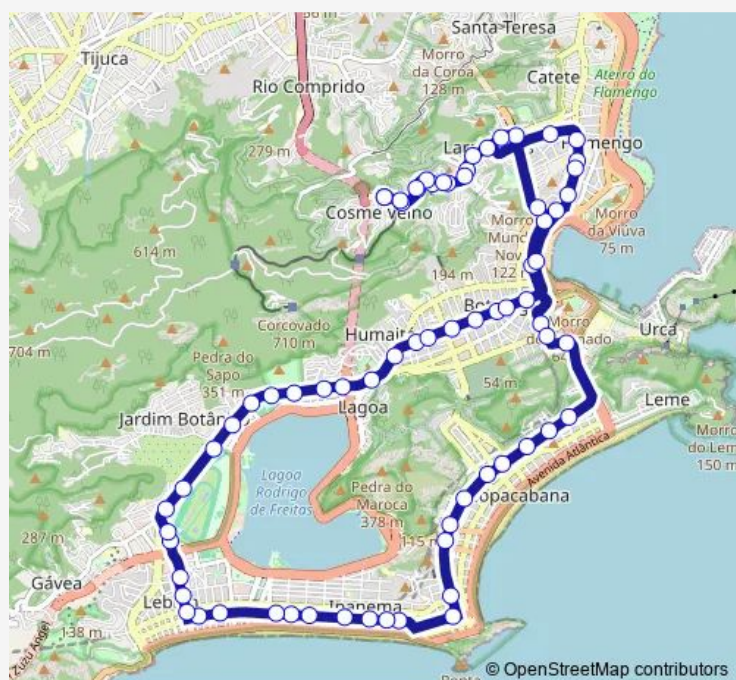

Shopping Riosul

BRS 1,2,3,I: Duvivier

BRS 2: Cardeal Arcoverde

BRS 2: Paula Freitas

Route schedule

Terminal do Cosme Velho : Plataforma B — Terminal do Cosme Velho : Plataforma B

Monday 00:00

Tuesday 00:00

Wednesday 00:00

Thursday 00:00

Friday 00:00

Saturday 00:00

Sunday 00:00

Route info

Direction: Terminal do Cosme Velho : Plataforma B

Stops: 71

Trip Duration: 1 hour 28 min

584 — Cosme Velho - Leblon

BRS 2: Figueiredo Magalhães

BRS 2: Santa Clara

BRS 2: Constante Ramos

BRS 2: Bolívar

BRS 2: Miguel Lemos

BRS 2: Francisco Sá