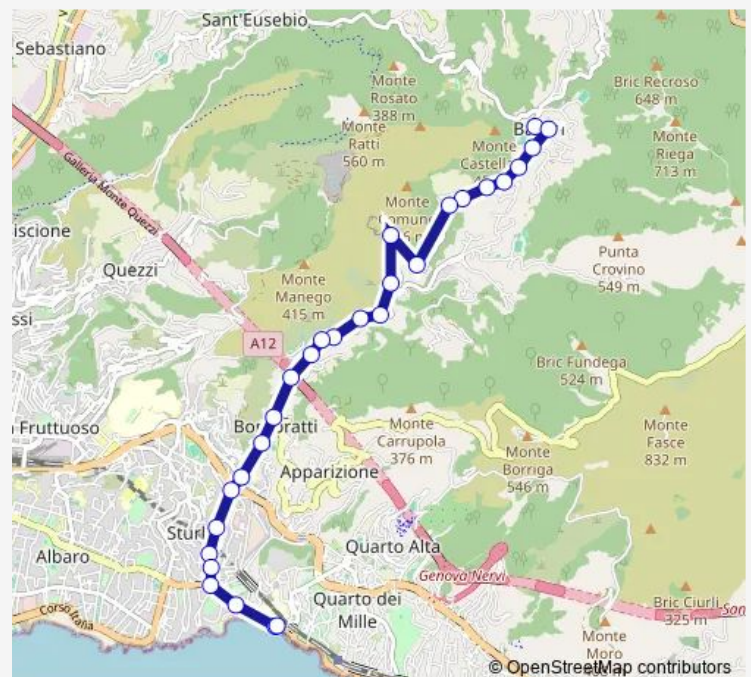

Route schedule

Bavari/Chiesa — Rotonda/Capolinea

Monday —

Tuesday —

Wednesday —

Thursday —

Friday —

Saturday —

Sunday

05:35

Route info

Direction: Bavari/Chiesa

Stops: 18

Trip Duration: 0 hour 12 min

■ 584 — P.za S.Giorgio di Bavari-Via V Maggio (H Gaslini)

Direction

Rotonda/Capolinea — Bavari/Chiesa

19 stops

[Open route schedule](#)

Rotonda/Capolinea

Cadighiara 1/Cascine

Cadighiara 2/TRE Pini

Cadighiara 3/EX Dazio

Nasche 1/Rimessa

Route info

Direction: V Maggio 5/Ospedale Gaslini

Stops: 29

Trip Duration: 0 hour 25 min

SAN Giorgio 9/Sottorocca

SAN Giorgio 10/Caderossi

Bavari/Fine Corsa

Bavari/Chiesa